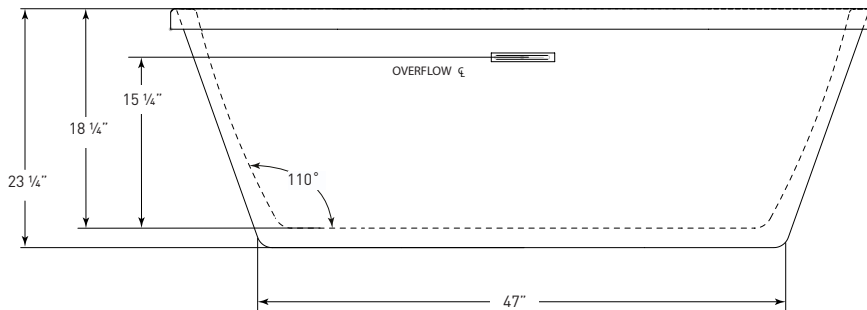

TECHNICAL SPECIFICATIONS

OPHELIA *J-850M*

67" x 32" x 23" OVAL SOAKER

JETTA