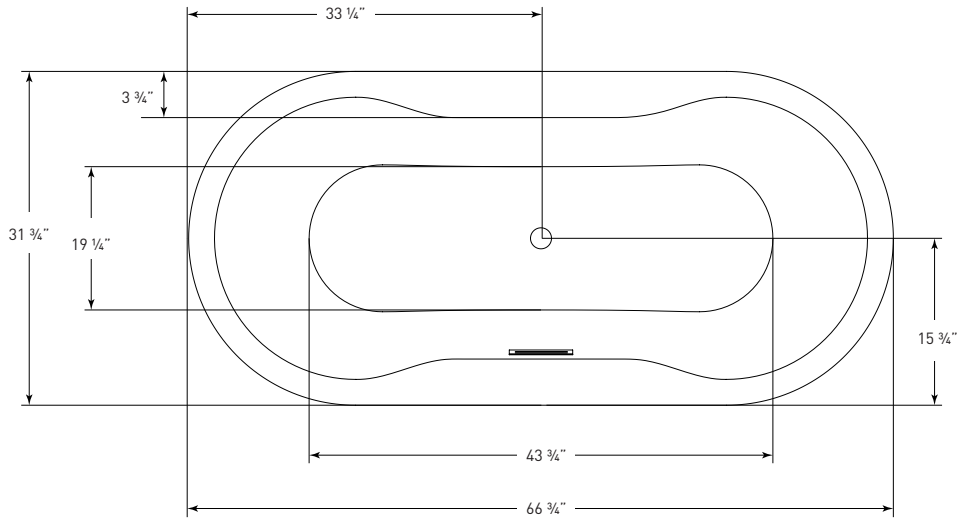

## OPHELIA

**(J-850M)** 67" x 32" x 23"

APPROX. OPERATING GALLONS: 64

- Sleek, contemporary look
- High-gloss / high-impact acrylic
- Leveling feet
- 2-piece design
- Integrated linear waste & overflow
  - Standard Chrome
  - White available

### COSMO ABOVE FLOOR DRAIN KIT

- Freestanding tub rough-in
- Install before tile
- Designed to be installed in a 8" to 10" joist space
- Can be installed with waterproof membrane

Sold separately.  
Not required for tub install

## OPHELIA *J-850M*

67" x 32" x 23" OVAL SOAKER

**JETTA**