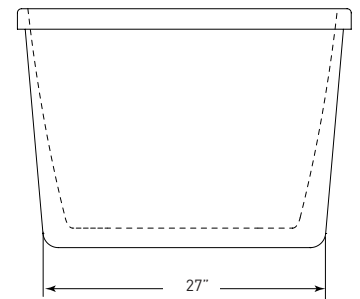

TECHNICAL SPECIFICATIONS

OPHELIA *J-850M*

67" x 32" x 23" OVAL SOAKER

JETTA