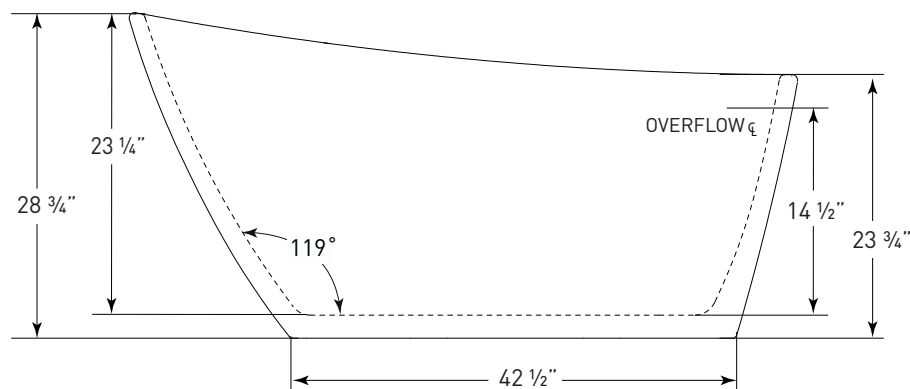

FOR INFORMATION OR
TO PLACE AN ORDER
CALL 1.800.288.7771

JETTACORP.COM

TECHNICAL SPECIFICATIONS

LUCID *J-87*

59" x 31" x 29" RECTANGLE SOAKER

JETTACORP.COM

INSTALLATION: Measure tub before installing.
Dimensional variance on drawings may be +/- 1/2 inch and are subject to change without notice