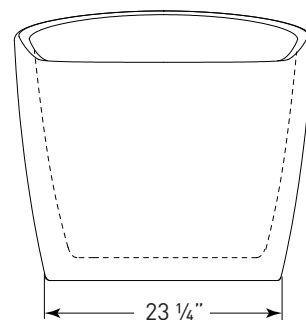

JETTA

Cosmo Collection

LUCID

(J-87) 59" x 31" x 29"
APPROX. OPERATING GALLONS: 55

- Sleek, contemporary look
- High-gloss / high-impact acrylic
- Leveling feet
- Integrated linear waste & overflow (standard chrome)
 - White available

FOR INFORMATION OR
TO PLACE AN ORDER
CALL 1.800.288.7771

JETTACORP.COM

TECHNICAL SPECIFICATIONS

LUCID *J-87*

59" x 31" x 29" RECTANGLE SOAKER

JETTACORP.COM

INSTALLATION: Measure tub before installing.
Dimensional variance on drawings may be +/- 1/2 inch and are subject to change without notice