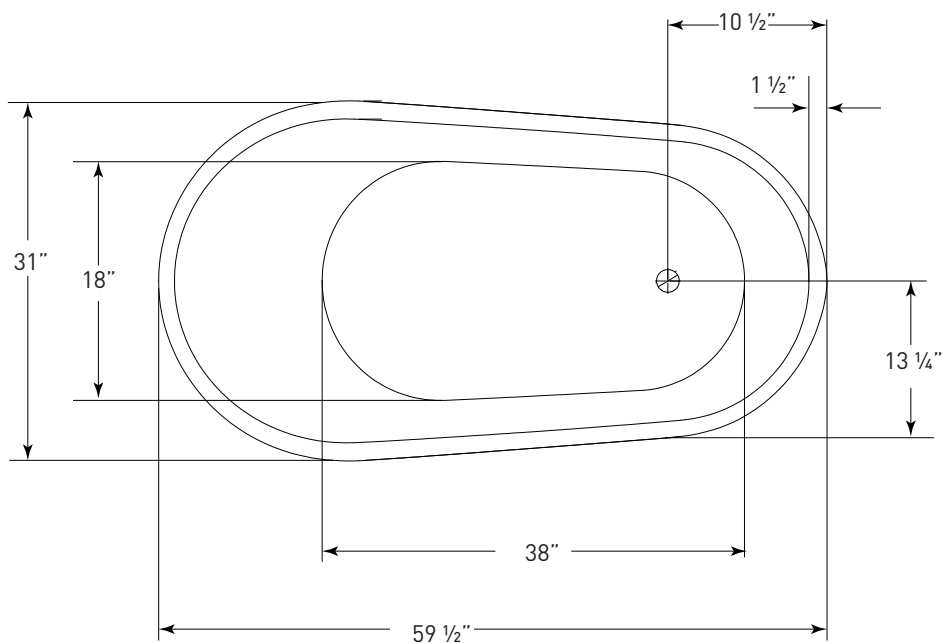

JETTA

Cosmo Collection

LUCID

(J-87) 59" x 31" x 29"
APPROX. OPERATING GALLONS: 55

- Sleek, contemporary look
- High-gloss / high-impact acrylic
- Leveling feet
- Integrated linear waste & overflow (standard chrome)
 - White available

FOR INFORMATION OR
TO PLACE AN ORDER
CALL 1.800.288.7771

JETTACORP.COM

TECHNICAL SPECIFICATIONS

LUCID *J-87*

59" x 31" x 29" RECTANGLE SOAKER

JETTACORP.COM

INSTALLATION: Measure tub before installing.
Dimensional variance on drawings may be +/- 1/2 inch and are subject to change without notice