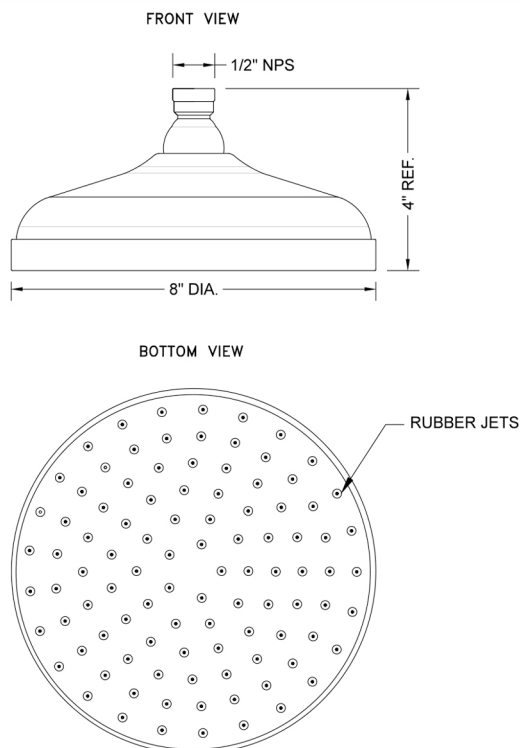

### FEATURES:

- A POWER SHOWER - the technology of the Rain Machine® allows for a strong rain spray at any angle
- 1/2" IPS adjustable brass ball joint to adjust angle of showerhead
- 8" diameter all brass body with 95 easy clean rubber jets
- Available flow rates: 2.5, 2.0, 1.75 & 1.5 GPM

### SPECIFICATION DRAWING:

### ANGLES AND FLOW RATES: