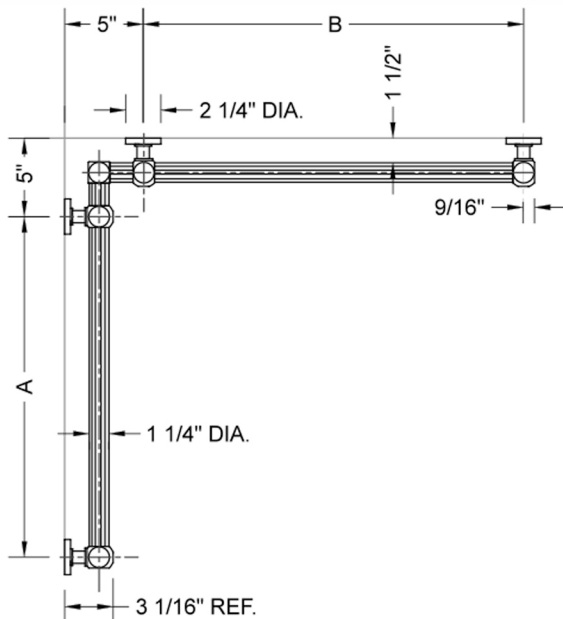

G71 60" x 60" Inside Corner Grab Bar

Model #: G71-60-60-IC-

FEATURES:

- ADA compliant when properly installed
- All brass construction, fully polished & plated
- All grab bars can be custom sized. Contact JACLO for pricing & availability
- Optional handshower sliders and toilet paper/wash cloth holders can be added only upon initial order
- Grab bars over 32" REQUIRE a middle post

SPECIFICATION DRAWING:

BRASS LUXURY GRAB BAR							
PART. #	DESCRIPTION	A	B	PART. #	DESCRIPTION	A	B
G71-12-12-IC	CENTER OF POST	12"	12"	G71-24-36-IC	CENTER OF POST	24"	36"
G71-12-16-IC	CENTER OF POST	12"	16"	G71-24-48-IC	CENTER OF POST	24"	48"
G71-12-24-IC	CENTER OF POST	12"	24"	G71-24-60-IC	CENTER OF POST	24"	60"
G71-12-32-IC	CENTER OF POST	12"	32"				
				G71-32-32-IC	CENTER OF POST	32"	32"
G71-12-36-IC	CENTER OF POST	12"	36"	G71-32-36-IC	CENTER OF POST	32"	36"
G71-12-48-IC	CENTER OF POST	12"	48"	G71-32-48-IC	CENTER OF POST	32"	48"
G71-12-60-IC	CENTER OF POST	12"	60"	G71-32-60-IC	CENTER OF POST	32"	60"
G71-16-16-IC	CENTER OF POST	16"	16"	G71-36-36-IC	CENTER OF POST	36"	36"
G71-16-24-IC	CENTER OF POST	16"	24"	G71-36-48-IC	CENTER OF POST	36"	48"
G71-16-32-IC	CENTER OF POST	16"	32"	G71-36-60-IC	CENTER OF POST	36"	60"
G71-16-36-IC	CENTER OF POST	16"	36"	G71-48-48-IC	CENTER OF POST	48"	48"
G71-16-48-IC	CENTER OF POST	16"	48"	G71-48-60-IC	CENTER OF POST	48"	60"
G71-16-60-IC	CENTER OF POST	16"	60"				
				G71-60-60-IC	CENTER OF POST	60"	60"
G71-24-24-IC	CENTER OF POST	24"	24"				
G71-24-32-IC	CENTER OF POST	24"	32"				