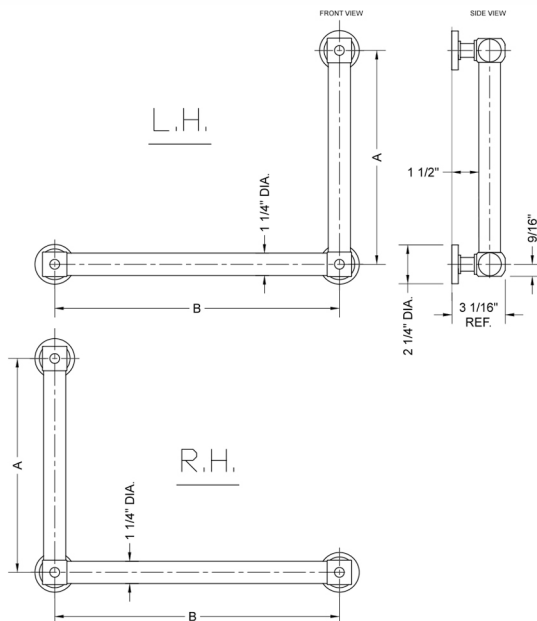

## G70 12H x 24W 90° Left Hand Grab Bar

Model #: **G70-12H-24W-LH-**

### FEATURES:

- ADA compliant when properly installed
- All brass construction, fully polished & plated
- All grab bars can be custom sized. Contact JACLO for pricing & availability
- Optional handshower sliders and toilet paper/wash cloth holders can be added only upon initial order
- Grab bars over 32" REQUIRE a middle post

### SPECIFICATION DRAWING:

BRASS LUXURY GRAB BAR			
PART #	DESCRIPTION	A H	B W
G70-12H-12W	CENTER TO CENTER	12"	12"
G70-12H-16W	CENTER TO CENTER	12"	16"
G70-12H-24W	CENTER TO CENTER	12"	24"
G70-12H-32W	CENTER TO CENTER	12"	32"
G70-16H-12W	CENTER TO CENTER	16"	12"
G70-16H-16W	CENTER TO CENTER	16"	16"
G70-16H-24W	CENTER TO CENTER	16"	24"
G70-16H-32W	CENTER TO CENTER	16"	32"
G70-24H-12W	CENTER TO CENTER	24"	12"
G70-24H-16W	CENTER TO CENTER	24"	16"
G70-24H-24W	CENTER TO CENTER	24"	24"
G70-24H-32W	CENTER TO CENTER	24"	32"
G70-32H-12W	CENTER TO CENTER	32"	12"
G70-32H-16W	CENTER TO CENTER	32"	16"
G70-32H-24W	CENTER TO CENTER	32"	24"
G70-32H-32W	CENTER TO CENTER	32"	32"