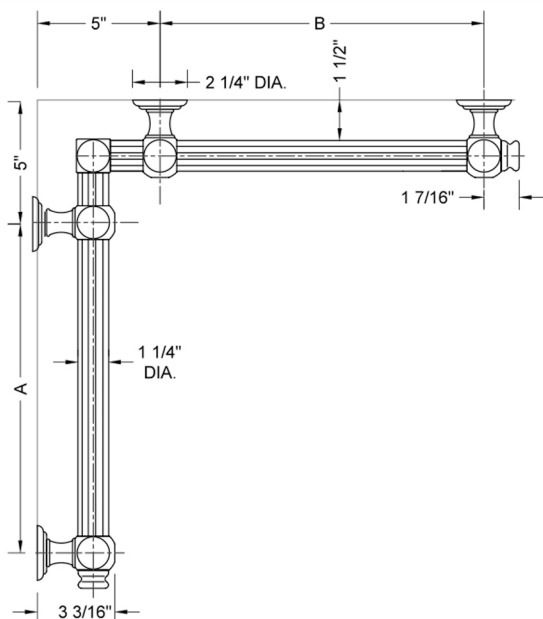

G61 32" x 60" Inside Corner Grab Bar

Model #: **G61-32-60-IC-**

FEATURES:

- ADA compliant when properly installed
- All brass construction, fully polished & plated
- All grab bars can be custom sized. Contact JACLO for pricing & availability
- Optional handshower sliders and toilet paper/wash cloth holders can be added only upon initial order
- Grab bars over 32" REQUIRE a middle post

SPECIFICATION DRAWING:

BRASS LUXURY GRAB BAR							
PART. #	DESCRIPTION	A	B	PART. #	DESCRIPTION	A	B
G61-12-12-IC	CENTER OF POST	12"	12"	G61-24-36-IC	CENTER OF POST	24"	36"
G61-12-16-IC	CENTER OF POST	12"	16"	G61-24-48-IC	CENTER OF POST	24"	48"
G61-12-24-IC	CENTER OF POST	12"	24"	G61-24-60-IC	CENTER OF POST	24"	60"
G61-12-32-IC	CENTER OF POST	12"	32"				
				G61-32-32-IC	CENTER OF POST	32"	32"
G61-12-36-IC	CENTER OF POST	12"	36"	G61-32-36-IC	CENTER OF POST	32"	36"
G61-12-48-IC	CENTER OF POST	12"	48"	G61-32-48-IC	CENTER OF POST	32"	48"
G61-12-60-IC	CENTER OF POST	12"	60"	G61-32-60-IC	CENTER OF POST	32"	60"
G61-16-16-IC	CENTER OF POST	16"	16"	G61-36-36-IC	CENTER OF POST	36"	36"
G61-16-24-IC	CENTER OF POST	16"	24"	G61-36-48-IC	CENTER OF POST	36"	48"
G61-16-32-IC	CENTER OF POST	16"	32"	G61-36-60-IC	CENTER OF POST	36"	60"
G61-16-36-IC	CENTER OF POST	16"	36"	G61-48-48-IC	CENTER OF POST	48"	48"
G61-16-48-IC	CENTER OF POST	16"	48"	G61-48-60-IC	CENTER OF POST	48"	60"
G61-16-60-IC	CENTER OF POST	16"	60"				
				G61-60-60-IC	CENTER OF POST	60"	60"
G61-24-24-IC	CENTER OF POST	24"	24"				
G61-24-32-IC	CENTER OF POST	24"	32"				