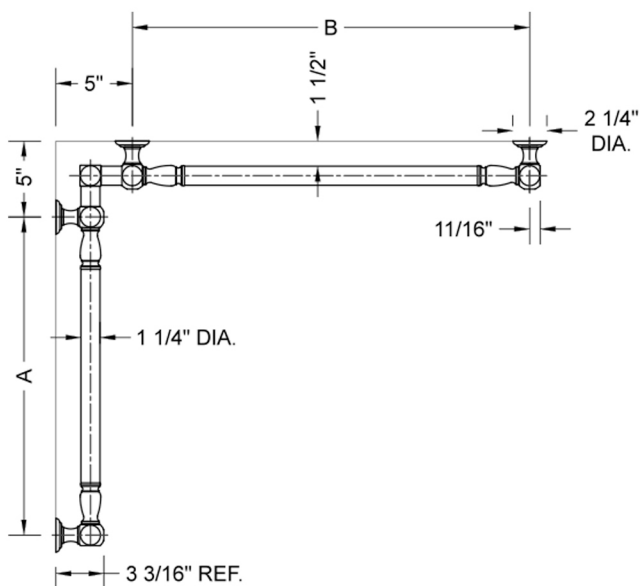

## G20 48" x 60" Inside Corner Grab Bar

#### FEATURES:

- ADA compliant when properly installed
- All brass construction, fully polished & plated
- All grab bars can be custom sized. Contact JACLO for pricing & availability
- Optional handshower sliders and toilet paper/wash cloth holders can be added only upon initial order
- Grab bars over 32" REQUIRE a middle post

#### SPECIFICATION DRAWING:

BRASS LUXURY GRAB BAR							
PART. #	DESCRIPTION	A	B	PART. #	DESCRIPTION	A	B
G20-12-12-IC	CENTER OF POST	12"	12"	G20-24-36-IC	CENTER OF POST	24"	36"
G20-12-16-IC	CENTER OF POST	12"	16"	G20-24-48-IC	CENTER OF POST	24"	48"
G20-12-24-IC	CENTER OF POST	12"	24"	G20-24-60-IC	CENTER OF POST	24"	60"
G20-12-32-IC	CENTER OF POST	12"	32"				
G20-12-36-IC	CENTER OF POST	12"	36"	G20-32-32-IC	CENTER OF POST	32"	32"
G20-12-48-IC	CENTER OF POST	12"	48"	G20-32-36-IC	CENTER OF POST	32"	36"
G20-12-60-IC	CENTER OF POST	12"	60"	G20-32-48-IC	CENTER OF POST	32"	48"
				G20-32-60-IC	CENTER OF POST	32"	60"
G20-16-16-IC	CENTER OF POST	16"	16"				
G20-16-24-IC	CENTER OF POST	16"	24"	G20-36-36-IC	CENTER OF POST	36"	36"
G20-16-32-IC	CENTER OF POST	16"	32"	G20-36-48-IC	CENTER OF POST	36"	48"
				G20-36-60-IC	CENTER OF POST	36"	60"
G20-16-36-IC	CENTER OF POST	16"	36"				
G20-16-48-IC	CENTER OF POST	16"	48"	G20-48-48-IC	CENTER OF POST	48"	48"
G20-16-60-IC	CENTER OF POST	16"	60"	G20-48-60-IC	CENTER OF POST	48"	60"
G20-24-24-IC	CENTER OF POST	24"	24"				
G20-24-32-IC	CENTER OF POST	24"	32"	G20-60-60-IC	CENTER OF POST	60"	60"