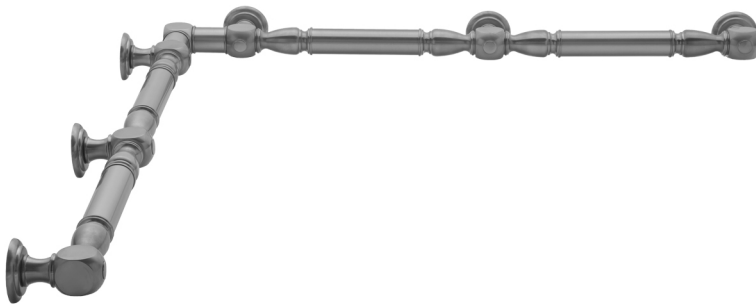

## G20 48" x 60" Inside Corner Grab Bar

### Model #: G20-48-60-IC-

#### FEATURES:

- ADA compliant when properly installed
- All brass construction, fully polished & plated
- All grab bars can be custom sized. Contact JACLO for pricing & availability
- Optional handshower sliders and toilet paper/wash cloth holders can be added only upon initial order
- Grab bars over 32" REQUIRE a middle post

#### SPECIFICATION DRAWING:

BRASS LUXURY GRAB BAR							
PART. #	DESCRIPTION	A	B	PART. #	DESCRIPTION	A	B
G20-12-12-IC	CENTER OF POST	12"	12"	G20-24-36-IC	CENTER OF POST	24"	36"
G20-12-16-IC	CENTER OF POST	12"	16"	G20-24-48-IC	CENTER OF POST	24"	48"
G20-12-24-IC	CENTER OF POST	12"	24"	G20-24-60-IC	CENTER OF POST	24"	60"
G20-12-32-IC	CENTER OF POST	12"	32"				
G20-12-36-IC	CENTER OF POST	12"	36"	G20-32-32-IC	CENTER OF POST	32"	32"
G20-12-48-IC	CENTER OF POST	12"	48"	G20-32-36-IC	CENTER OF POST	32"	36"
G20-12-60-IC	CENTER OF POST	12"	60"	G20-32-48-IC	CENTER OF POST	32"	48"
				G20-32-60-IC	CENTER OF POST	32"	60"
G20-16-16-IC	CENTER OF POST	16"	16"				
G20-16-24-IC	CENTER OF POST	16"	24"	G20-36-36-IC	CENTER OF POST	36"	36"
G20-16-32-IC	CENTER OF POST	16"	32"	G20-36-48-IC	CENTER OF POST	36"	48"
				G20-36-60-IC	CENTER OF POST	36"	60"
G20-16-36-IC	CENTER OF POST	16"	36"				
G20-16-48-IC	CENTER OF POST	16"	48"	G20-48-48-IC	CENTER OF POST	48"	48"
G20-16-60-IC	CENTER OF POST	16"	60"	G20-48-60-IC	CENTER OF POST	48"	60"
G20-24-24-IC	CENTER OF POST	24"	24"				
G20-24-32-IC	CENTER OF POST	24"	32"	G20-60-60-IC	CENTER OF POST	60"	60"