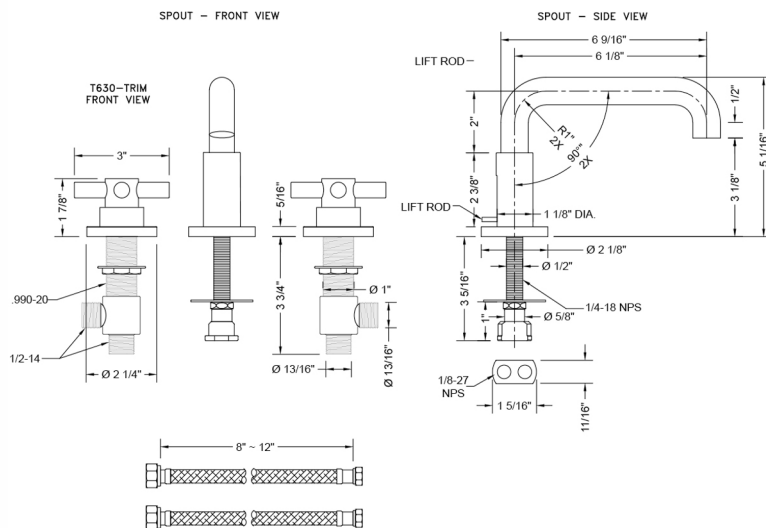

# Downtown Contempo Faucet with Round Escutcheons & Low Contempo Cross Handles- 0.5 GPM

**Model #: 8882-T630-0.5-**

## FEATURES:

- All brass 8" - 12" widespread faucet includes brass pop-up drain with overflow
- 1/4 turn ceramic valves
- Low Profile Swivel Spout (For Stationary Spout option, contact JACLO)
- Available Flow Rates: 1.5, 1.2 & 0.5 GPM. Additional flow rate (aerator) options available. Contact JACLO.
- 5 3/4" spout reach
- Spout Hole Size: 1 1/2" - 1 7/8"
- Valve Hole Size: 1 1/8" - 1 5/8"

## SPECIFICATION DRAWING: