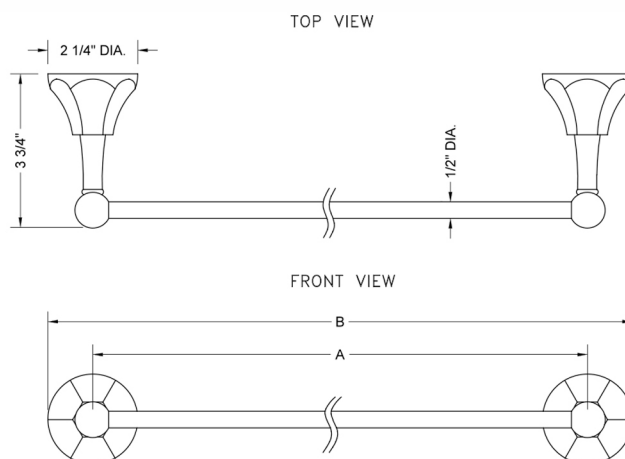

24" Astor Towel Bar

Model #: 4870-TB-24-

FEATURES:

- All brass 24" towel bar
- Universal mounting hardware included
- 3 3/4" projection
- Custom lengths available. Contact JACLO for pricing & availability.
- Able to be cut in the field

SPECIFICATION DRAWING:

ASTOR TOWEL BARS			
PART. #	DESCRIPTION	A	B
4870-TB-18-	18" ALL BRASS TOWEL BAR	18"	20 1/4"
4870-TB-24-	24" ALL BRASS TOWEL BAR	24"	26 1/4"