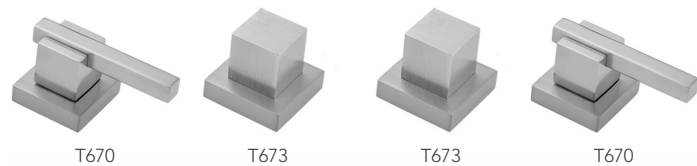

AVAILABLE HANDLES:

COMPLIANCES:

Complies with: ASME A112.18.1-2012/CSA B125.1-12