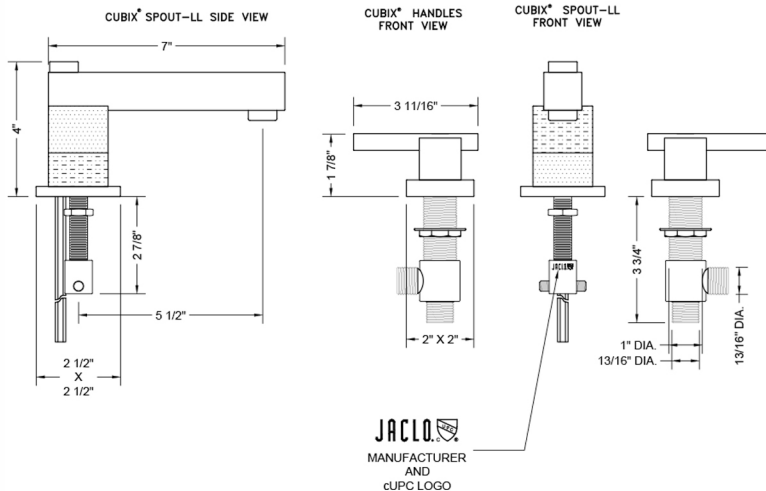

SPECIFICATION DRAWING: