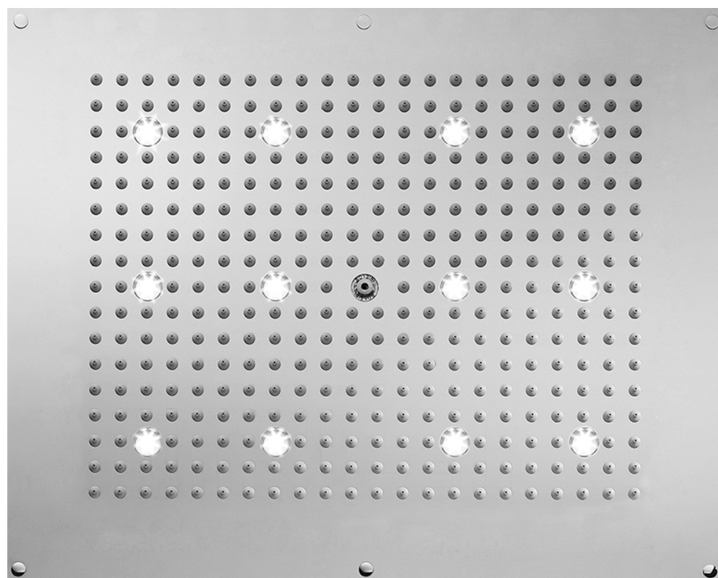

16" x 20" RETTANGO Dream Light

Model #: 1620-DLRC-

FEATURES:

- 16" x 20" rectangular dream light water feature rain canopy
- Single color-fixed lighting
- LED light colors available:
 - White (013), Blue (015), Amber (016), Red (017), Green (018)
- 1/2" male IPS connection with flexible hose
- Surface or flush mount to ceiling
- 360 easy clean replaceable rubber jets
- 12 low voltage LED lights
- Wall mounted control panel activates lights on/off
- Input voltage 110V AC (transformer included)
- CE approved
- Requires minimum flow rate of 5.5 GPM
- Standard finish is chrome. For other finish options, contact JACLO for pricing & availability

AVAILABLE FINISHES:

Polished Chrome (PCH) Satin Nickel (SN)

SPECIFICATION DRAWING:

BOTTOM VIEW

SPRAY PATTERNS: