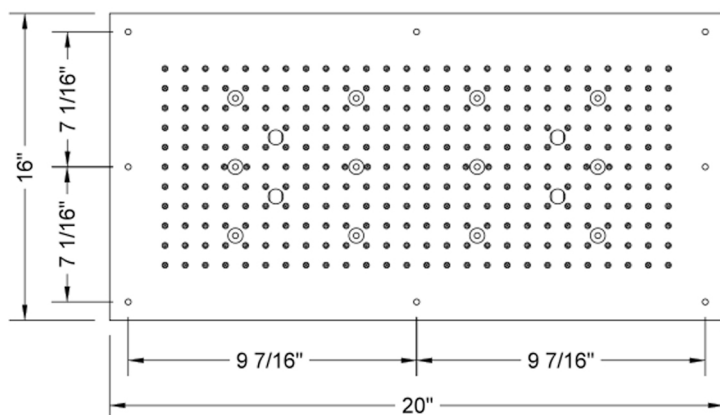

16" x 20" RETTANGO Dream Light

Model #: 1620-DLRC-

FEATURES:

- 16" x 20" rectangular dream light water feature rain canopy
- Single color-fixed lighting
- LED light colors available:
 - White (013), Blue (015), Amber (016), Red (017), Green (018)
- 1/2" male IPS connection with flexible hose
- Surface or flush mount to ceiling
- 360 easy clean replaceable rubber jets
- 12 low voltage LED lights
- Wall mounted control panel activates lights on/off
- Input voltage 110V AC (transformer included)
- CE approved
- Requires minimum flow rate of 5.5 GPM
- Standard finish is chrome. For other finish options, contact JACLO for pricing & availability

AVAILABLE FINISHES:

Polished Chrome (PCH) Satin Nickel (SN)

SPECIFICATION DRAWING:

BOTTOM VIEW

SPRAY PATTERNS: