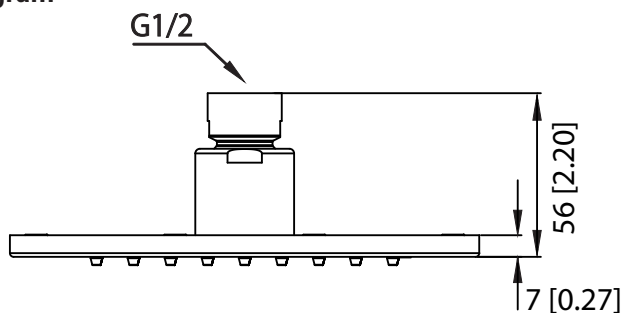

**HSB.6S | 6" Brass Shower Head**

**SPECIFICATIONS:**

- Solid Brass Shower Head
- Scrub rubber nozzles to easily clean water sediment
- 1.8 GPM Flow Rate
- 81 Nozzles
- Use with HS1020 Shower Arm

Legislation Compliance

ZeroDrip Technology

**Technical Diagram**

**MATCHING SHOWER ARMS:**

- 1) HS1020