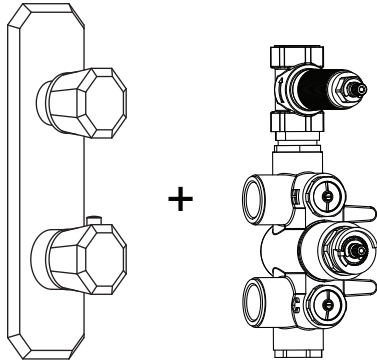

**230.2720 | 3/4" Horizontal Thermostatic Valve & Trim With Integrated Volume Control & Trim - For Tub or Shower Applications**

Trim [230.4000VT\*\*] + Valve [TVH.2693]

**SPECIFICATIONS:**

- Solid Brass construction
- Single output
- Bottom knob controls temperature
- Top knob controls volume
- Use in tub filler or shower applications
- Thermostatic Valve Flow Rate - 8.0 GPM @ 60 PSI