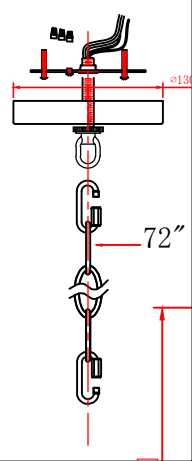

Max. 60W

接线方式C

接线方式B

R&D  
2019.11.20  
DengMark

INNOVATIONS LIGHTING  
DESIGN COPYRIGHT - 10/25/2019  
ALL RIGHTS RESERVED AND MAY  
NOT BE DUPLICATED WITHOUT OUR  
WRITTEN PERMISSION

ITEM: 830-BK