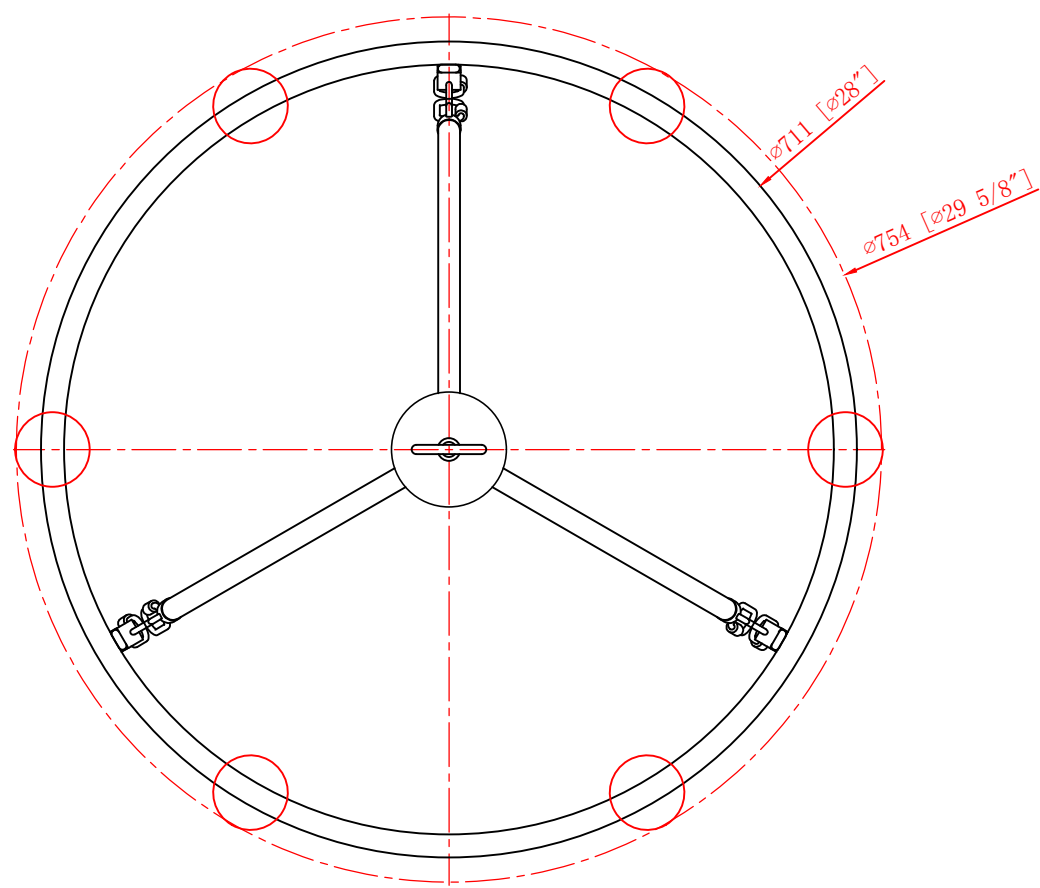

Max. 60W

接线方式C

接线方式B

R&D  
2019.11.20  
DengMark

INNOVATIONS LIGHTING  
DESIGN COPYRIGHT - 10/25/2019  
ALL RIGHTS RESERVED AND MAY  
NOT BE DUPLICATED WITHOUT OUR  
WRITTEN PERMISSION

ITEM: 830-BK