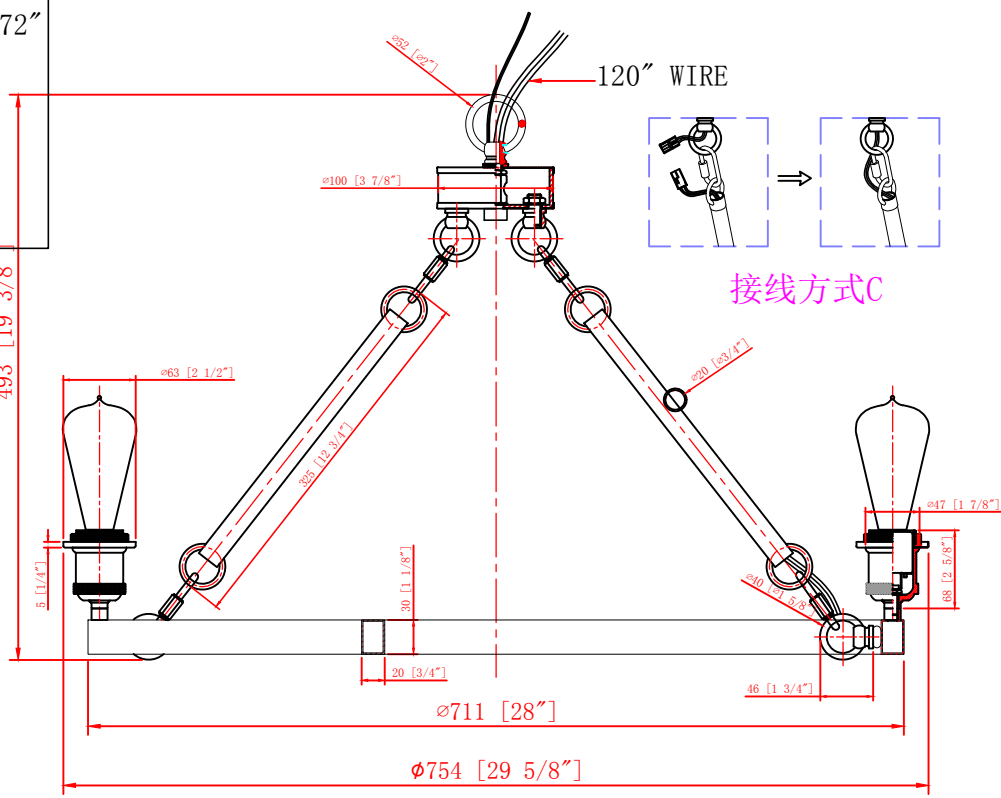

Max. 60W

接线方式C

接线方式B

R&D  
2019.11.20  
DengMark

INNOVATIONS LIGHTING  
DESIGN COPYRIGHT - 10/25/2019  
ALL RIGHTS RESERVED AND MAY  
NOT BE DUPLICATED WITHOUT OUR  
WRITTEN PERMISSION

ITEM: 830-BK