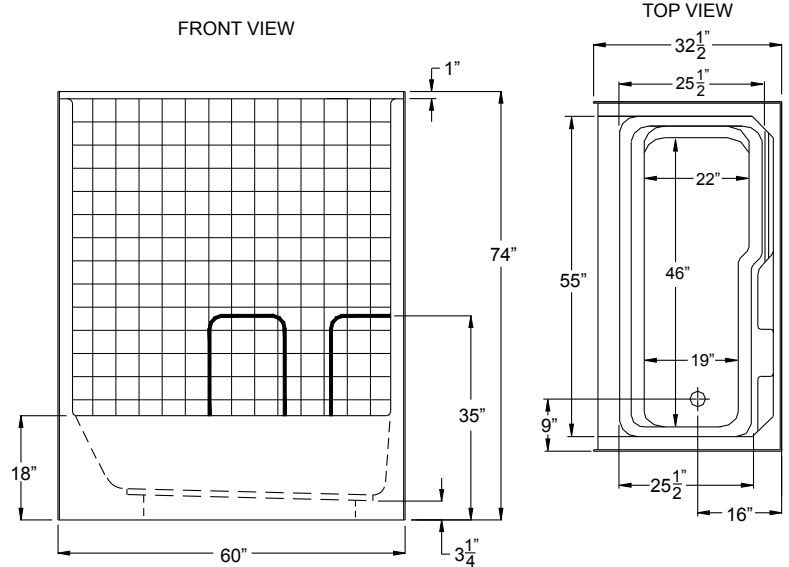

G 3206 TS Tile

60" x 32.5" x 74"
Enclosure: up to 55" x 54"

FEATURES

FINISH	PRODUCT	PIECES	WALL
AcryIX™ Applied Acrylic	Tub Shower	One	Tile Pattern

OPTIONS

WHIRLPOOL	AcryIX™ COLORS	SOLID SURFACE COLORS	ACCESSORIES
Yes	White, Bone, Biscuit	Solids or Naturals	Drain

TECHNICAL INFORMATION

WT	LOAD FACTOR	HANDED BY	CODES	WARRANTY
130	0.9	Drain L R	ANSI 124.1, UPC	AcryIX™ - Lifetime Limited Solid Surface - 10 Year Limited

AVAILABILITY

NORTHEAST	MID / SOUTH
Standard	Standard