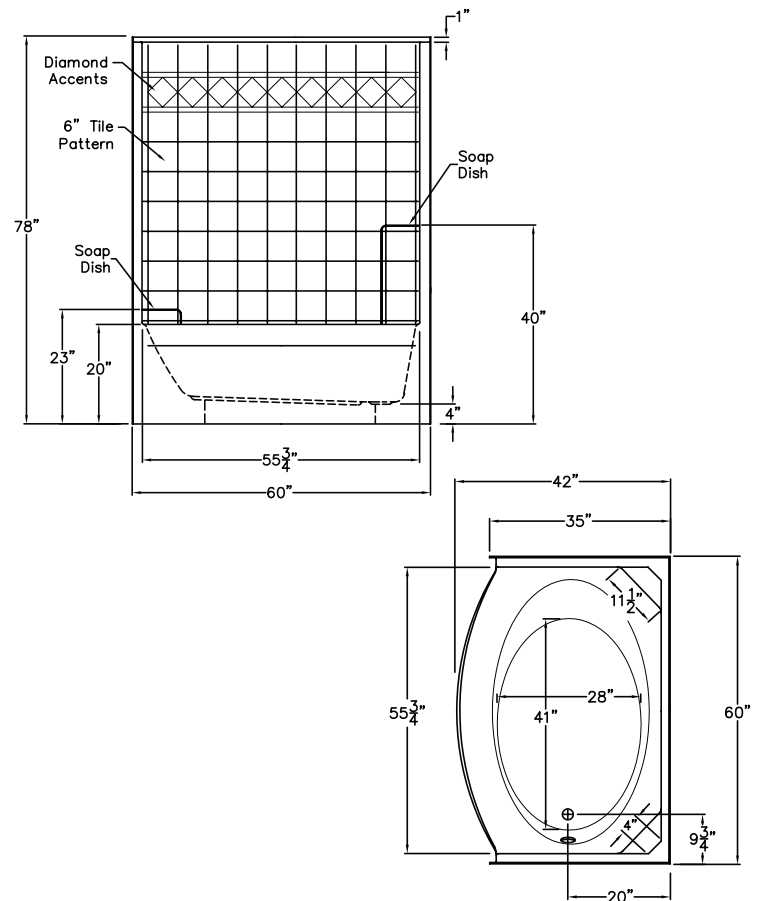

THE MILLENNIA COLLECTION

Product Sheet

M 3542 TS Tile BOW

60" x 33" x 77"

Enclosure: up to 55.75" x 57"

FEATURES

FINISH	PRODUCT	PIECES	WALL
solid surface or AcrylX™ applied acrylic	tub shower	one	diamond texture

OPTIONS

WHIRLPOOL	SOLID SURFACE COLOR	AcrylX™ COLOR	ACCESSORIES
yes	solids or naturals	white, bone, biscuit	drain

TECHNICAL INFORMATION

WT	LOAD FACTOR	HANDED BY	CODES	WARRANTY
175	1.80	drain left or right	ANSI I24.1, UPC, NAHB, CSA	lifetime limited - solid surface lifetime limited - AcrylX™