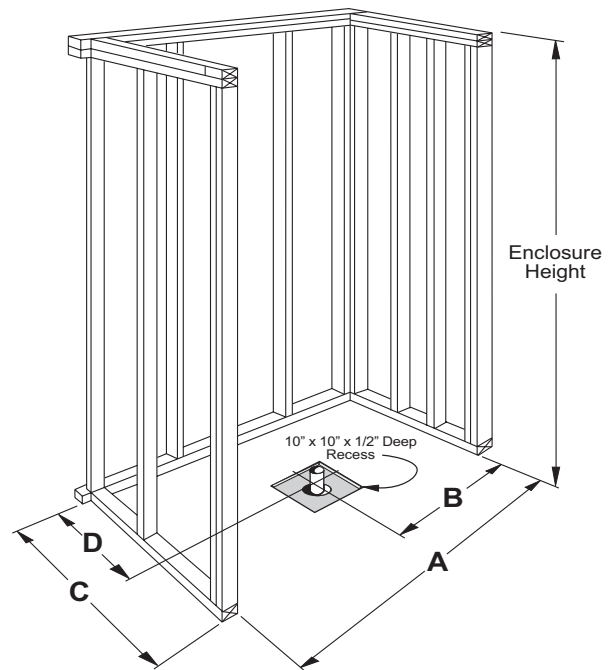

THERMAL CAST ACRYLIC shower bases

AB 6032 60" x 32" x 7.25"

Cast acrylic shower base with 6" easy-step threshold

HANDED center drain

WEIGHT 83

WARRANTY 5 year limited

6" EasyStep™

CENTER DRAIN	A	B	C	D
AB 6032	60 1/4"	30 1/8"	32 1/4"	15 1/8"