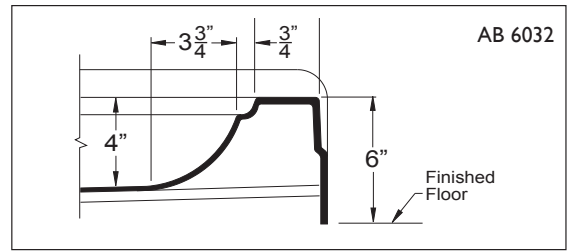

THERMAL CAST ACRYLIC shower bases

AB 6032 60" x 32" x 7.25"

Cast acrylic shower base with 6" easy-step threshold

HANDED center drain

WEIGHT 83

WARRANTY 5 year limited

6" EasyStep™

CENTER DRAIN	A	B	C	D
AB 6032	60 1/4"	30 1/8"	32 1/4"	15 1/8"