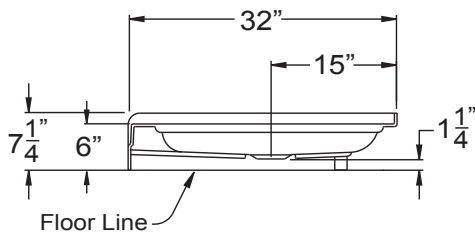

THERMAL CAST ACRYLIC shower bases

AB 6032 60" x 32" x 7.25"

Cast acrylic shower base with 6" easy-step threshold

HANDED center drain

WEIGHT 83

WARRANTY 5 year limited

6" EasyStep™

CENTER DRAIN	A	B	C	D
AB 6032	60 1/4"	30 1/8"	32 1/4"	15 1/8"