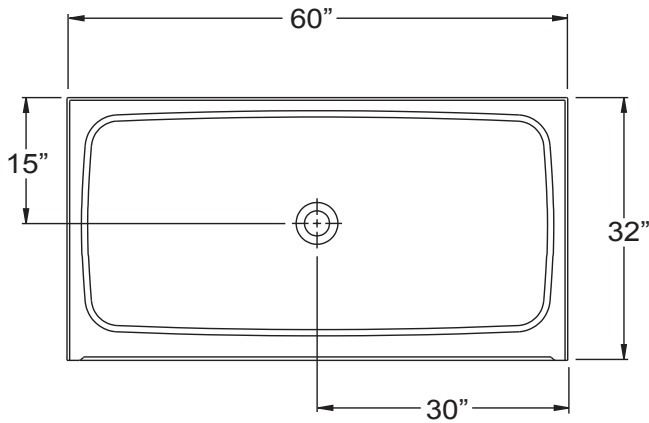

THERMAL CAST ACRYLIC shower bases

AB 6032 60" x 32" x 7.25"

Cast acrylic shower base with 6" easy-step threshold

HANDED center drain

WEIGHT 83

WARRANTY 5 year limited

6" EasyStep™

CENTER DRAIN	A	B	C	D
AB 6032	60 1/4"	30 1/8"	32 1/4"	15 1/8"