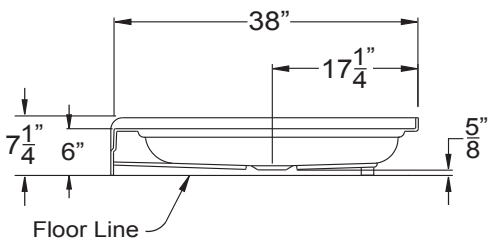

THERMAL CAST ACRYLIC shower bases

AB 3636 36" x 36" x 7.25"

Cast acrylic shower base with 6" easy-step threshold

HANDED center drain

WEIGHT 68

WARRANTY 5 year limited

6" EasyStep™

CENTER DRAIN	A	B	C	D
AB 3636	36 1/4"	18 1/8"	36"	17 1/4"