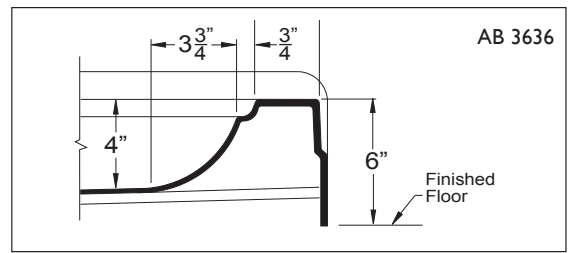

THERMAL CAST ACRYLIC shower bases

AB 3636 36" x 36" x 7.25"

Cast acrylic shower base with 6" easy-step threshold

HANDED center drain

WEIGHT 68

WARRANTY 5 year limited

6" EasyStep™

CENTER DRAIN	A	B	C	D
AB 3636	36 1/4"	18 1/8"	36"	17 1/4"