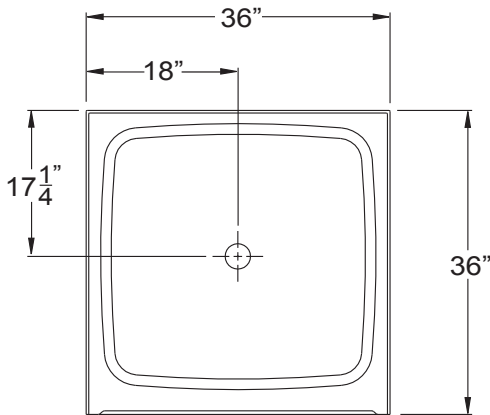

THERMAL CAST ACRYLIC shower bases

AB 3636 36" x 36" x 7.25"

Cast acrylic shower base with 6" easy-step threshold

HANDED center drain

WEIGHT 68

WARRANTY 5 year limited

6" EasyStep™

CENTER DRAIN	A	B	C	D
AB 3636	36 1/4"	18 1/8"	36"	17 1/4"