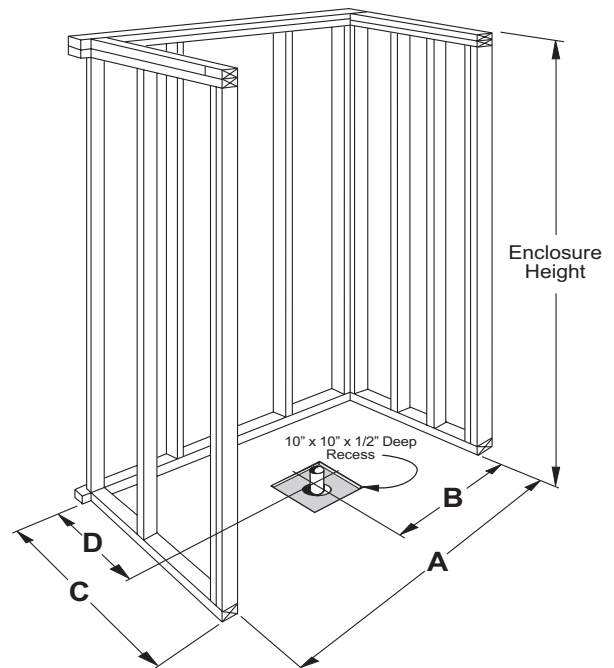

THERMAL CAST ACRYLIC shower bases

AB 3636 36" x 36" x 7.25"

Cast acrylic shower base with 6" easy-step threshold

HANDED center drain

WEIGHT 68

WARRANTY 5 year limited

6" EasyStep™

CENTER DRAIN	A	B	C	D
AB 3636	36 1/4"	18 1/8"	36"	17 1/4"