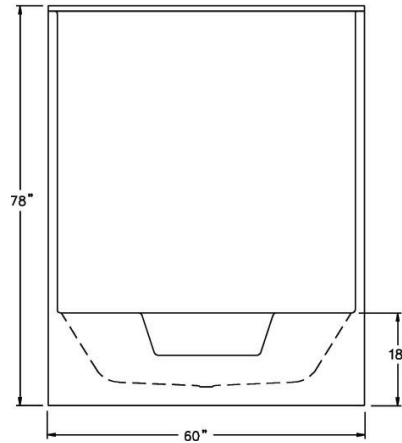

G 6048 TS WS
60" x 48.5" x 78"

FRONT VIEW

TOP VIEW

FEATURES

FINISH	PRODUCT	PIECES	WALL
AcryIX™ Applied Acrylic	Tub Shower	One	Smooth

OPTIONS

WHIRLPOOL	AcryIX™ COLORS	SOLID SURFACE COLORS	ACCESSORIES
Yes	White, Bone, Biscuit	Solids or Naturals	Drain

TECHNICAL INFORMATION

WT	LOAD FACTOR	HANDED BY	CODES	WARRANTY
175	1.7	Center Drain	ANSI 124.1, UPC	AcryIX™ - Lifetime Limited Solid Surface - 10 Year Limited

AVAILABILITY

NORTHEAST	MID / SOUTH
<input type="checkbox"/> Not Available	<input checked="" type="checkbox"/> Standard