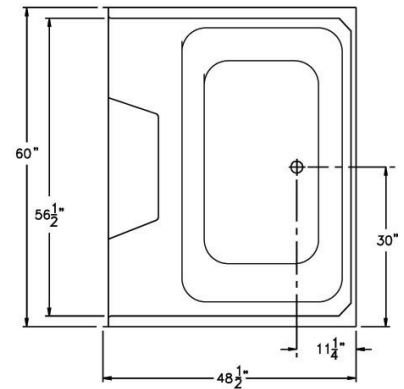

G 6048 TS WS
60" x 48.5" x 78"

FRONT VIEW

TOP VIEW

FEATURES

FINISH	PRODUCT	PIECES	WALL
AcryIX™ Applied Acrylic	Tub Shower	One	Smooth

OPTIONS

WHIRLPOOL	AcryIX™ COLORS	SOLID SURFACE COLORS	ACCESSORIES
Yes	White, Bone, Biscuit	Solids or Naturals	Drain

TECHNICAL INFORMATION

WT	LOAD FACTOR	HANDED BY	CODES	WARRANTY
175	1.7	Center Drain	ANSI 124.1, UPC	AcryIX™ - Lifetime Limited Solid Surface - 10 Year Limited

AVAILABILITY

NORTHEAST	MID / SOUTH
<input type="checkbox"/> Not Available	<input checked="" type="checkbox"/> Standard