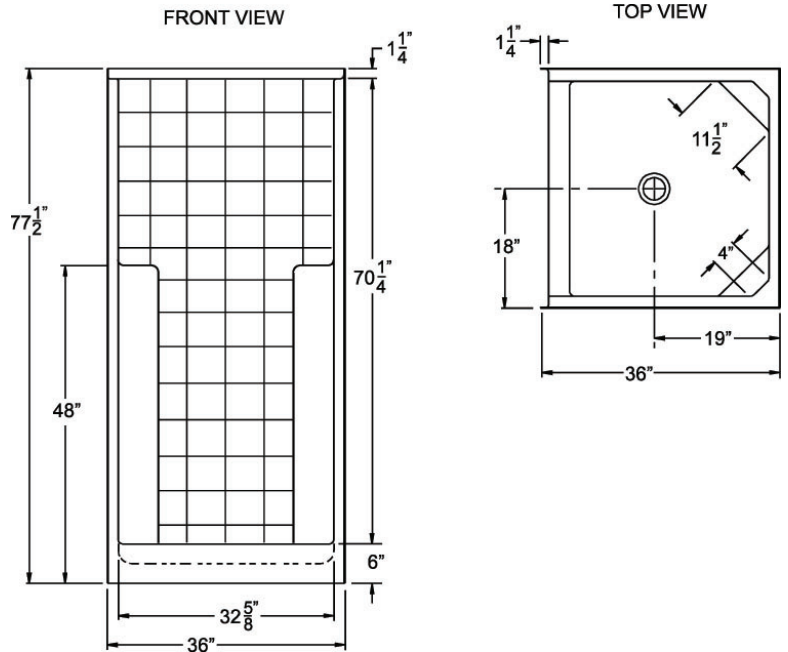

## G 3679 SH Tile

36" x 36" x 77.5"

Enclosure: up to 32.658" x 69.5"