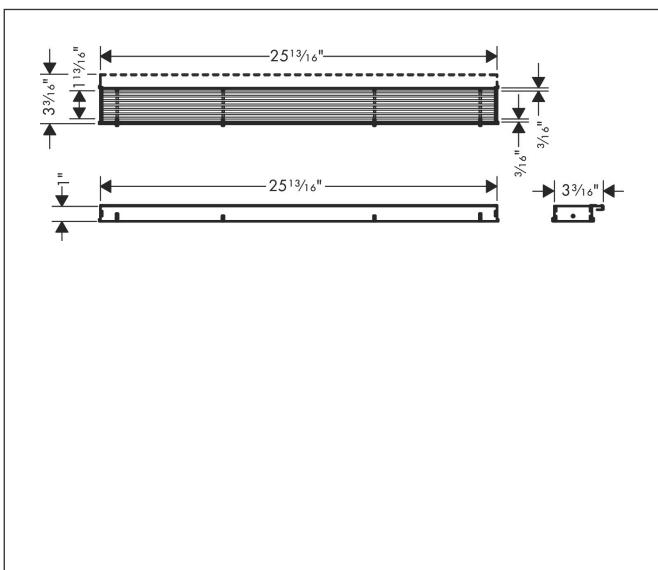

Brand	hansgrohe
Art. Name	RainDrain Match Boardwalk Trim 27 5/8" with Height Adjustable Frame
Art. Nr.	56117801
Surface	Brushed Stainless Steel
Pos.	1

Product Picture

Features

- Consists of: design trim, height adjustable frame, wall installation flange
- Mounting type: wall-mounted, free in the floor
- Easy to clean surface
- Easy adjustment to tile thickness with height adjustable frame (7 - 18 mm)
- Tile thickness: up to 18 mm
- Suitable for any type of tile
- Up to 60 l/min drainage capacity
- Where to use: new construction, renovation
- Grate removal tool allows easy removal of the trim
- Wall mounting possible
- tile inlay depth: 12 mm
- Grate material: Stainless Steel 304 (1.4301)
- Suitable for primary and secondary drainage
- Frame width: 62 mm

Drawing

Technology