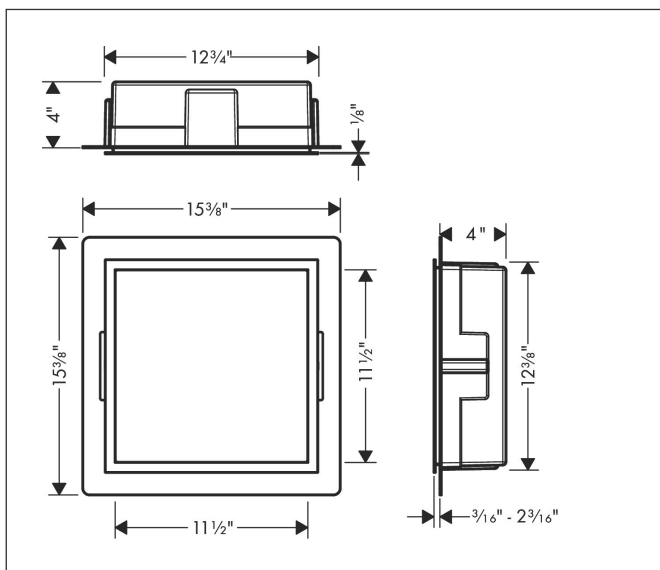

Brand hansgrohe
 Art. Name **XtraStoris Individual** Wall niche Matte Black with design frame 12"x 12"x 4"
 Art. Nr. 56098140
 Surface brushed bronze
 Pos. 1

Product Picture

Features

- Consists of: wall niche with design frame, sealing set
- Body colour: matte black
- Installation depth: 100 mm
- Where to use: new construction, renovation
- Easy to clean surface
- Suitable for use in wet areas
- Wall type: solid wall construction, drywall construction
- Material sealing set: Polystyrene (PS)
- Material wall niche: Stainless Steel 304 (1.4301)
- With 2 mm thick design frame
- Dimensions wall niche: 300 x 300 x 100 mm (HxWxD)
- Required dimensions for sealing set: 313 x 325 x 100 mm (HxWxD)

Drawing

Technology