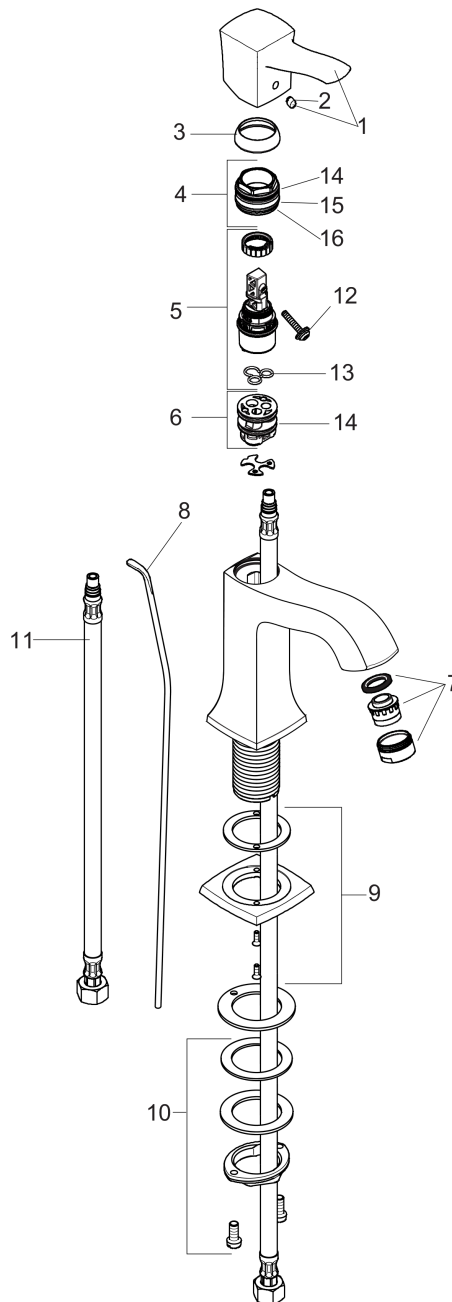

Metropol Classic
Single-Hole Faucet 110 with Pop-Up Drain, 1.2 GPM
 Finishes : **chrome** Part no. : **31300001**

Description

Features

- Aerated spray
- Flow: 1.2 GPM (4.5 L/Min)
- Ceramic cartridge
- Includes pop-up drain

Item details

List Price \$ 372.00

Technology

Compliance

Product image

Scale drawing

Metropol Classic
Single-Hole Faucet 110 with Pop-Up Drain, 1.2 GPM
 Finishes : **chrome** Part no. : **31300001**

Exploded drawing

Year of production: >01/19

Metropol Classic
Single-Hole Faucet 110 with Pop-Up Drain, 1.2 GPM
 Finishes : **chrome** Part no. : **31300001**

Spare parts list

Year of production: >01/19

Pos.	Description	Part no.	Price	PU
1	handle	92815000	-	1
2	screw cover	96338000	-	1
3	flange	98863000	-	1
4	nut	98864000	-	1
5	cartridge, assy	95973001	-	1
6	adapter for cartridge	98866000	-	1
7	aerator M24x1 (4,5 l/min)	92877000	-	1
8	pull rod	96657000	-	1
9	escutcheon for spout	92814000	-	1
10	fixing set (Ø 32)	13961000	-	1
11	connection hose 18½" M8x0,75 3/8"	96321001	-	1
12	seal	98865000	-	1
13	locking screw for handle	95140000	-	1
14	O-ring 23x2	98398000	-	1
15	O-ring 27x1,5	92527000	-	1
16	O-ring 25x1,5	98146000	-	1
a	pop up waste	88509000	-	1