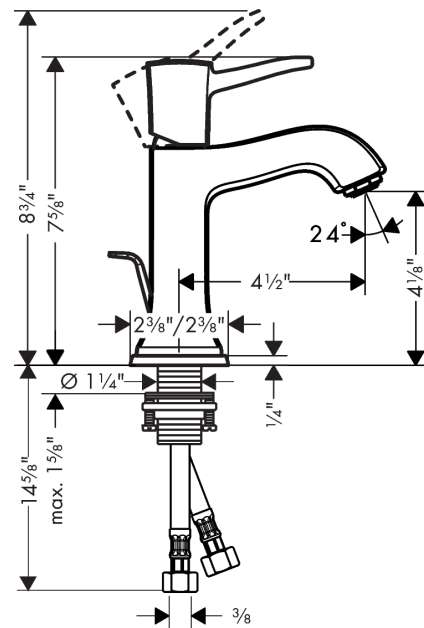

Metropol Classic
Single-Hole Faucet 110 with Pop-Up Drain, 1.2 GPM
 Finishes : **chrome** Part no. : **31300001**

Description

Features

- Aerated spray
- Flow: 1.2 GPM (4.5 L/Min)
- Ceramic cartridge
- Includes pop-up drain

Item details

List Price \$ 372.00

Technology

Compliance

Product image

Scale drawing

Metropol Classic
Single-Hole Faucet 110 with Pop-Up Drain, 1.2 GPM
 Finishes : **chrome** Part no. : **31300001**

Exploded drawing

Year of production: >01/19

Metropol Classic
Single-Hole Faucet 110 with Pop-Up Drain, 1.2 GPM
 Finishes : **chrome** Part no. : **31300001**

Spare parts list

Year of production: >01/19

Pos.	Description	Part no.	Price	PU
1	handle	92815000	-	1
2	screw cover	96338000	-	1
3	flange	98863000	-	1
4	nut	98864000	-	1
5	cartridge, assy	95973001	-	1
6	adapter for cartridge	98866000	-	1
7	aerator M24x1 (4,5 l/min)	92877000	-	1
8	pull rod	96657000	-	1
9	escutcheon for spout	92814000	-	1
10	fixing set (Ø 32)	13961000	-	1
11	connection hose 18½" M8x0,75 3/8"	96321001	-	1
12	seal	98865000	-	1
13	locking screw for handle	95140000	-	1
14	O-ring 23x2	98398000	-	1
15	O-ring 27x1,5	92527000	-	1
16	O-ring 25x1,5	98146000	-	1
a	pop up waste	88509000	-	1