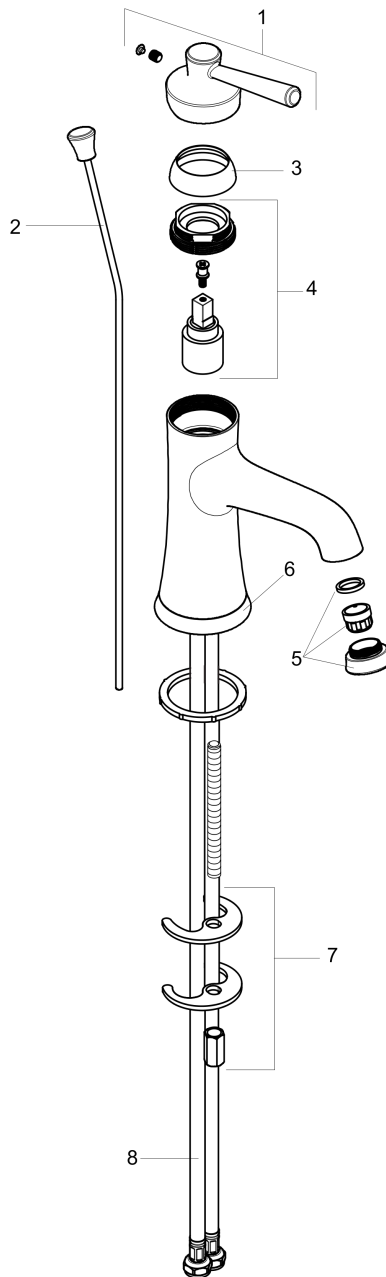

Joleena
Single-Hole Faucet 100 with Pop-Up Drain, 0.5 GPM
 Finishes : **polished nickel** Part no. : **04773830**

Description

Features

- Spray modes: Aerated spray
- Flow: 0.5 GPM (1.9 L/Min)
- Ceramic cartridge
- Includes pop-up drain

Item details

List Price \$ 287.00

Technology

Compliance

Product image

Scale drawing

Joleena
Single-Hole Faucet 100 with Pop-Up Drain, 0.5 GPM
Finishes : **polished nickel** Part no. : **04773830**

Exploded drawing

Year of production: >01/20

Joleena
Single-Hole Faucet 100 with Pop-Up Drain, 0.5 GPM
 Finishes : **polished nickel** Part no. : **04773830**

Spare parts list

Year of production: >01/20

Pos.	Description	Part no.	Price	PU
1	handle	93534830	-	1
2	pull rod	93529830	-	1
4	cartridge, assy	93268000	-	1
5	aerator M24x1 (1,9 l/min)	93532831	-	1
6	escutcheon	93530830	-	1
7	fixing set	96016000	-	1
8	connection hose 600 mm	93528001	-	1
a	pop up waste	88509830	-	1