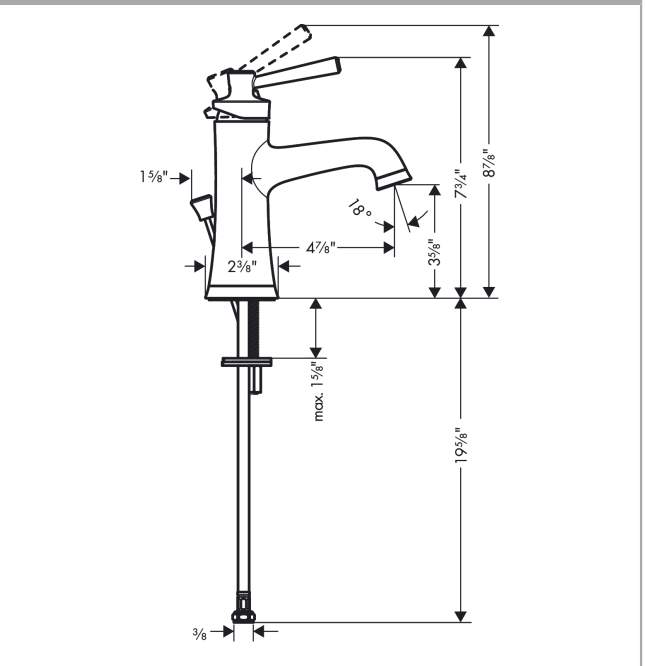

Joleena
Single-Hole Faucet 100 with Pop-Up Drain, 0.5 GPM
 Finishes : **polished nickel** Part no. : **04773830**

Description

Features

- Spray modes: Aerated spray
- Flow: 0.5 GPM (1.9 L/Min)
- Ceramic cartridge
- Includes pop-up drain

Item details

List Price \$ 287.00

Technology

Compliance

Product image

Scale drawing

Joleena
Single-Hole Faucet 100 with Pop-Up Drain, 0.5 GPM
Finishes : **polished nickel** Part no. : **04773830**

Exploded drawing

Year of production: >01/20

Joleena
Single-Hole Faucet 100 with Pop-Up Drain, 0.5 GPM
 Finishes : **polished nickel** Part no. : **04773830**

Spare parts list

Year of production: >01/20

Pos.	Description	Part no.	Price	PU
1	handle	93534830	-	1
2	pull rod	93529830	-	1
4	cartridge, assy	93268000	-	1
5	aerator M24x1 (1,9 l/min)	93532831	-	1
6	escutcheon	93530830	-	1
7	fixing set	96016000	-	1
8	connection hose 600 mm	93528001	-	1
a	pop up waste	88509830	-	1