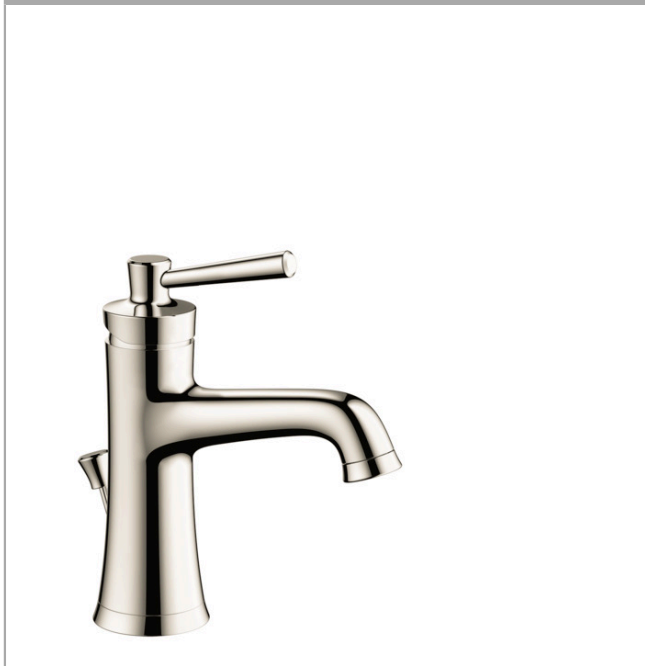

Joleena
Single-Hole Faucet 100 with Pop-Up Drain, 0.5 GPM
 Finishes : **polished nickel** Part no. : **04773830**

Description

Features

- Spray modes: Aerated spray
- Flow: 0.5 GPM (1.9 L/Min)
- Ceramic cartridge
- Includes pop-up drain

Item details

List Price \$ 287.00

Technology

Compliance

Product image

Scale drawing

Joleena
Single-Hole Faucet 100 with Pop-Up Drain, 0.5 GPM
Finishes : **polished nickel** Part no. : **04773830**

Exploded drawing

Year of production: >01/20

Joleena
Single-Hole Faucet 100 with Pop-Up Drain, 0.5 GPM
 Finishes : **polished nickel** Part no. : **04773830**

Spare parts list

Year of production: >01/20

Pos.	Description	Part no.	Price	PU
1	handle	93534830	-	1
2	pull rod	93529830	-	1
4	cartridge, assy	93268000	-	1
5	aerator M24x1 (1,9 l/min)	93532831	-	1
6	escutcheon	93530830	-	1
7	fixing set	96016000	-	1
8	connection hose 600 mm	93528001	-	1
a	pop up waste	88509830	-	1