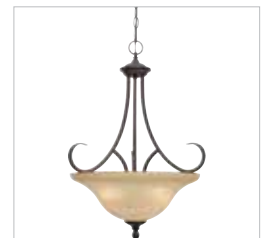

6005-3P RBZ