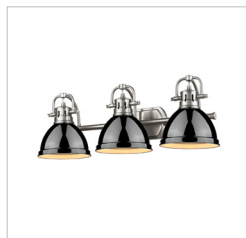

Also Available

3602-BA3 PW-BK