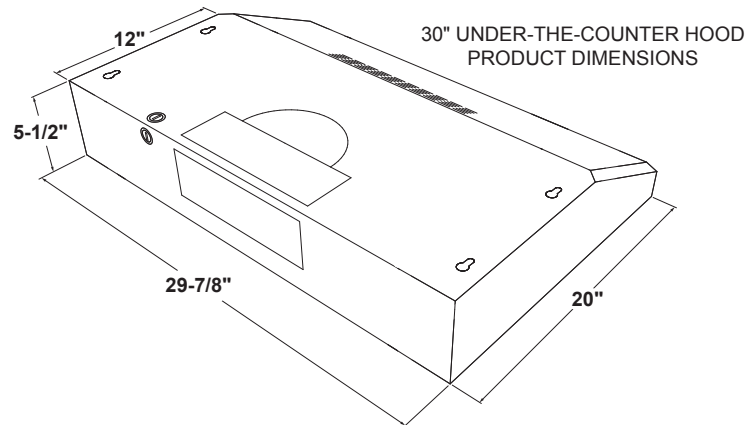

JVX5300EJ/SJ

GE Appliances 30" Under the Cabinet Hood

DIMENSIONS AND INSTALLATION INFORMATION (IN INCHES)

WB02X11537 replacement grease filter and JXCF55 replacement charcoal filter are available for additional cost. Call toll-free 800.626.2000.

Installation Information: Before installing, consult installation instructions, packed with product, for current dimensional data.

Additional accessories:

JXS50SS 15" cabinet spacer

JXRC70 remote control

JXDA22 optional damper

AMP RATING	
120V	2.5

Exhaust outlet connects to 3-1/4" x 10" rectangular duct. Vent top or rear. Includes rectangular damper.

For answers to your Monogram, GE Café™ Series, GE Profile™ Series or GE Appliances product questions, visit our website at geappliances.com or call GE Answer Center® Service, 800.626.2000.