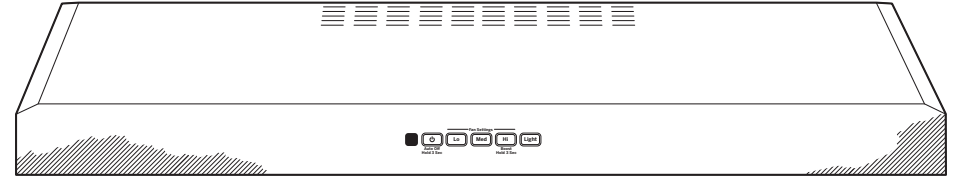

JVX5300EJ/SJ

GE Appliances 30" Under the Cabinet Hood

FEATURES AND BENEFITS

Easy installation – 10 minutes or less by one person

Four-speed with boost, 310 CFM venting system – Removes smoke, grease, odors and moisture

Electronic backlit controls – Add a sophisticated look with this up-front, easy-to-use display

Dual halogen lighting with nightlight – Enjoy better visibility with a brightly lit cooktop and surrounding surface

Auto-off – Set the vent hood to automatically shut off after 15 minutes

Convertible venting options – Select recirculating or external venting

Vertical and rear exhaust – Exhausts from the top or rear of the hood

Appearance (Fully enclosed bottom) – Enjoy a sleek appearance from every angle

Optional remote control – Control your ventilation lighting and fan speed from anywhere in the kitchen

Model JVX5300SJSS – Stainless steel

Model JVX5300EJES – Slate

CFM/SONES RATINGS	
Exhaust Boost Speed (BS)	310/7.0
Exhaust High Speed (HS)	260/5.5
Exhaust Medium Speed (MS)	170/3.0
Exhaust Low Speed (LS)	60/1.0