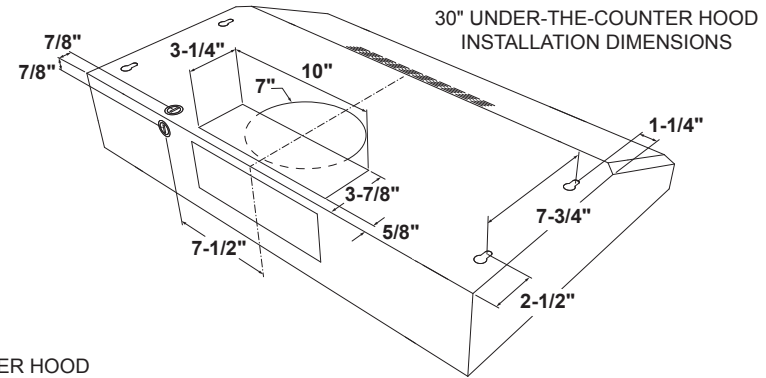

JVX5300EJ/SJ

GE Appliances 30" Under the Cabinet Hood

DIMENSIONS AND INSTALLATION INFORMATION (IN INCHES)

WB02X11537 replacement grease filter and JXCF55 replacement charcoal filter are available for additional cost. Call toll-free 800.626.2000.

Installation Information: Before installing, consult installation instructions, packed with product, for current dimensional data.

Additional accessories:

JXS50SS 15" cabinet spacer

JXRC70 remote control

JXDA22 optional damper

AMP RATING	
120V	2.5

Exhaust outlet connects to 3-1/4" x 10" rectangular duct. Vent top or rear. Includes rectangular damper.

For answers to your Monogram, GE Café™ Series, GE Profile™ Series or GE Appliances product questions, visit our website at geappliances.com or call GE Answer Center® Service, 800.626.2000.