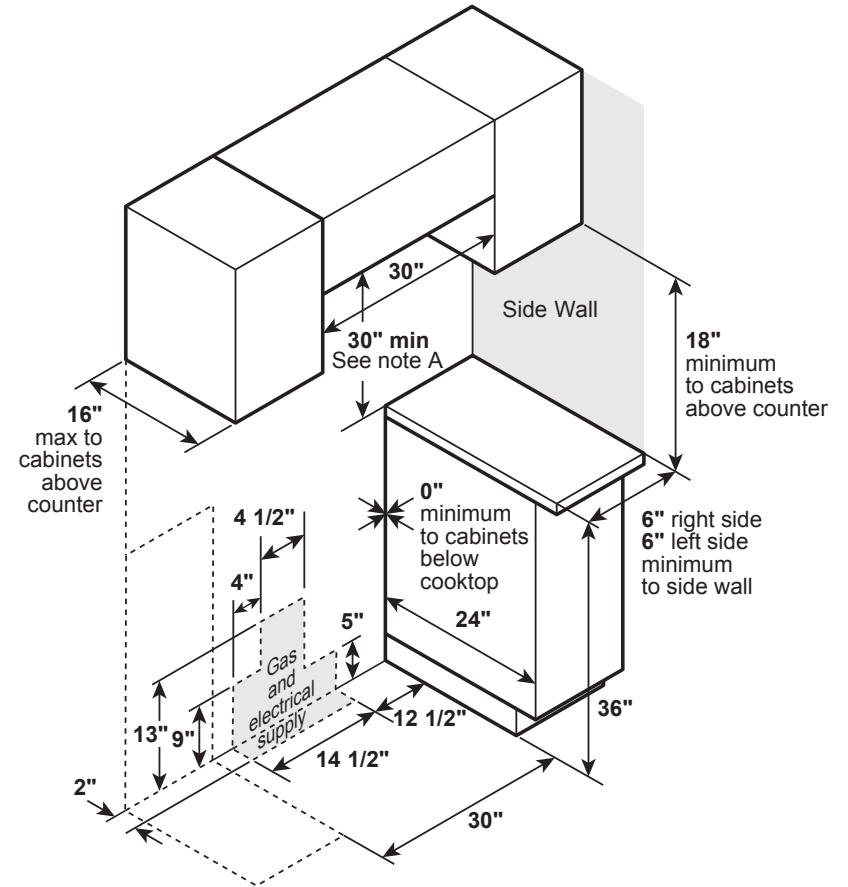

GAS PIPE AND ELECTRICAL OUTLET LOCATIONS

Note A: 30" Minimum to bare cabinet, see installation instructions heights less than 30"

For answers to your Monogram, GE Café™, GE Profile™ or GE Appliances product questions, visit our website at geappliances.com or call GE Answer Center® Service, 800.626.2000.