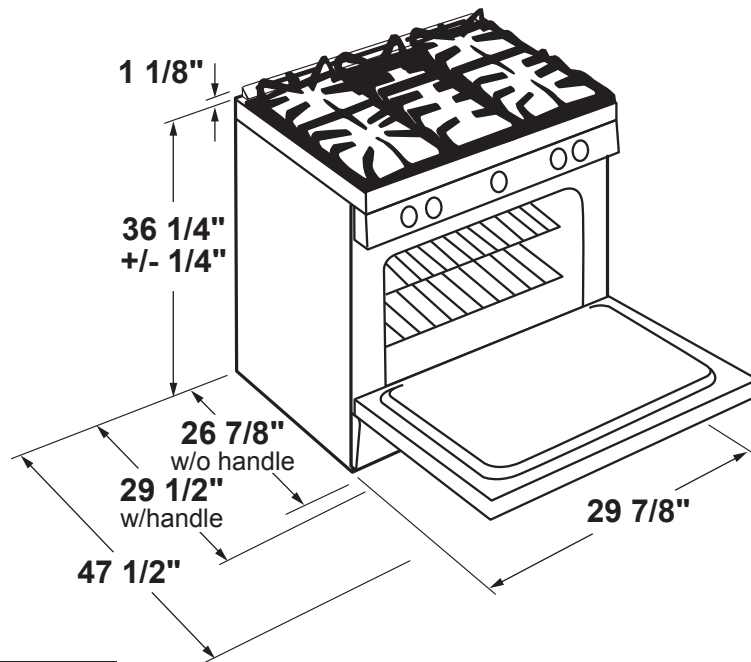

JGS760DP/EP/SP/FP

GE® 30" Slide-In Front-Control Convection Gas Range with No Preheat Air Fry

DIMENSIONS AND INSTALLATION INFORMATION (IN INCHES)

NOTE: Door handle protrudes 3" from door face.
Cabinets and drawers on adjacent 45° and 90° walls should be placed to avoid interference with the handle.

NOTE: Cabinets installed adjacent to slide-in ranges must have an adhesion spec of at least 194° temperature rating.

INSTALLATION INFORMATION: Before installing, consult installation instructions packed with product for current dimensional data.

For all installations, install the required rear trim to back of range with 4 screws provided.