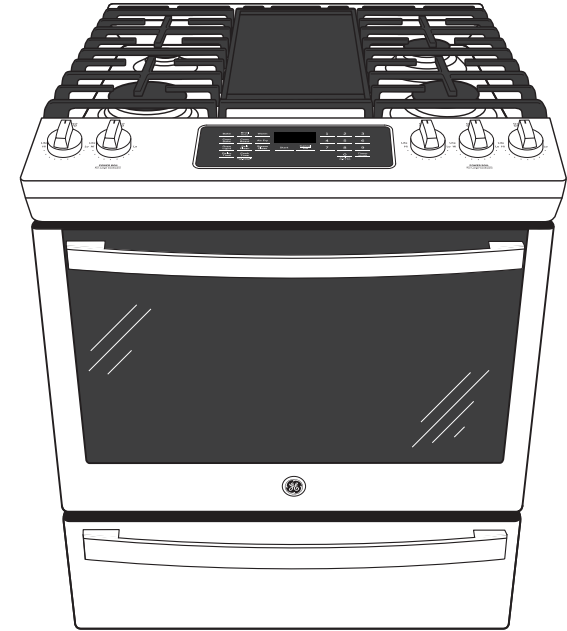

Self-Clean with Steam Clean Option – Clean your oven the way you want.

Smooth-Glide Storage Drawer – Drawer opens and closes easily for instant access and extra storage.

10,000-BTU Oval Burner – Large oval fifth burner is ideal for griddle or odd-size cookware.

Heavy-Duty, Dishwasher-Safe Grates – Easily and safely clean grates in the dishwasher or place in the bottom of the self-clean oven.

Precise Simmer Burner – Delicate foods don't burn with low, even heat.

Sabbath Mode Enhanced – The Shabbos Keeper* connects to your range to automatically enable Shabbos compatible modes each week and before every holiday.

Model JGS760DPBB – Black on black

Model JGS760DPWW – White on white

Model JGS760EPES – Slate

Model JGS760SPSS – Stainless steel

Model JGS760FPDS – Black Slate

*Purchase of Shabbos Keeper required for OU certification and Sabbath Mode Enhanced feature.

GUARANTEED FIT

Replace your old 30" free-standing range with a new 30" slide-in model. GE slide-in ranges are guaranteed for an exact fit or GE Appliances will pay up to \$300 toward modifications.