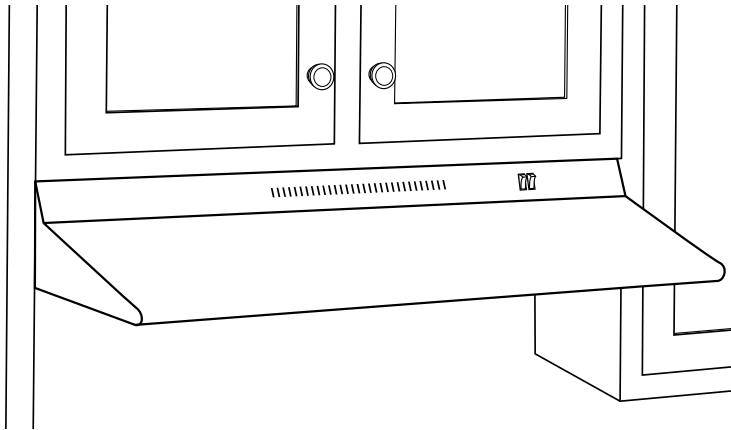

JN327H – GE® Standard Range Hood

Features and Benefits

- Non-Vented – Effectively filters smoke and vapors through the hood's filtration system.
- Cooktop light – Provides light to illuminate cooking surface below hood.
- Removable carbon filter – Odor absorbing activated charcoal filter can be easily replaced.
- Model JN327HWW – White on white
- Model JN327HCC – Bisque on bisque
- Model JN327HBB – Black on black