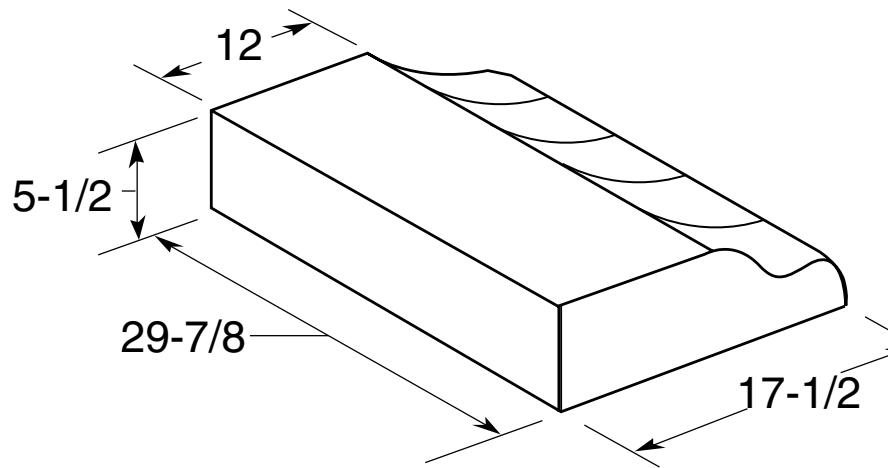

GE Appliances

JN327H – GE® Standard Range Hood

Dimensions (in inches)

Amp Rating	
120V	2.5

Installation Information: Before installing, consult installation instructions, packed with product, for current dimensional data. Light bulb(s) not included.