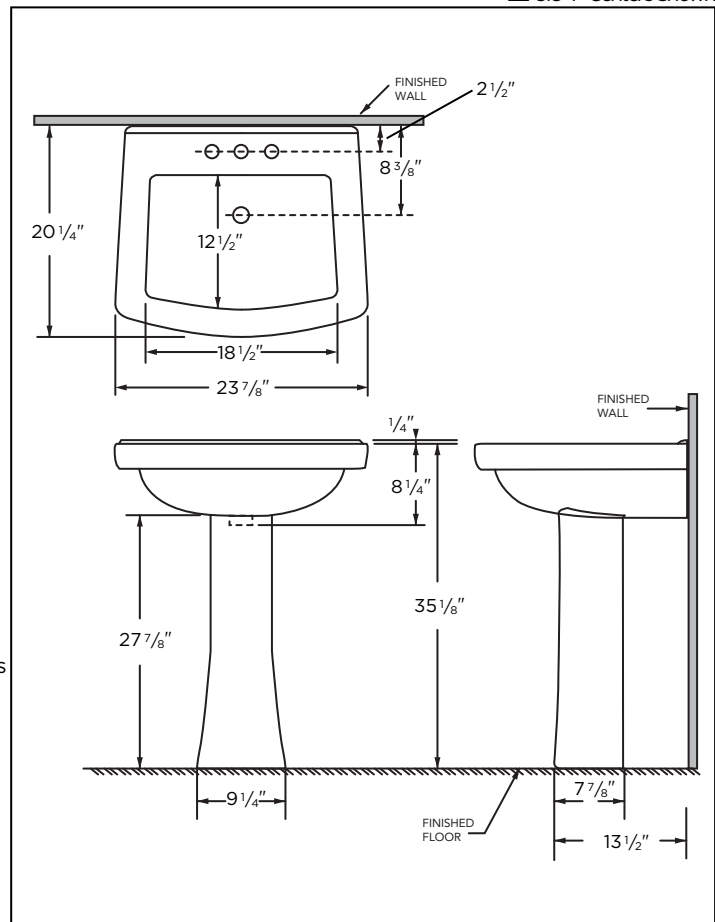

#### □ 22-512/22-515/22-519

- Vitreous china
- Combination lavatory and pedestal
- 24" x 20" Pedestal Lavatory
- Outer Dimensions: 23 7/8" x 20 1/4" x 35 1/8"
- Inner Dimensions: 18 1/2" x 12 1/2"
- Single Hole (22-512)
- 4" Centers (22-515)
- 8" Centers (22-519)
- Concealed front overflow
- Faucet and drain sold separately

### Fixtures:

Models	22-512	22-515	22-519
Configuration	1 hole	4" centers	8" centers
Height	35 1/8"	35 1/8"	35 1/8"
Width	23 7/8"	23 7/8"	23 7/8"
Depth	20 1/4"	20 1/4"	20 1/4"
Shipping Weight	74lbs	74lbs	74lbs

### Warranty:

- Limited lifetime warranty

**NOTES:** All dimensions are in inches. Illustrations may not be drawn to scale.  
\* Dimensions shown for locations of supply lines and "P" trap are suggested.

**IMPORTANT:** Dimensions of fixtures are nominal and may vary within the range of tolerances established by ASME standard A 112.19.2

**PLUMBERS NOTE:** Provide suitable reinforcement for all wall supports