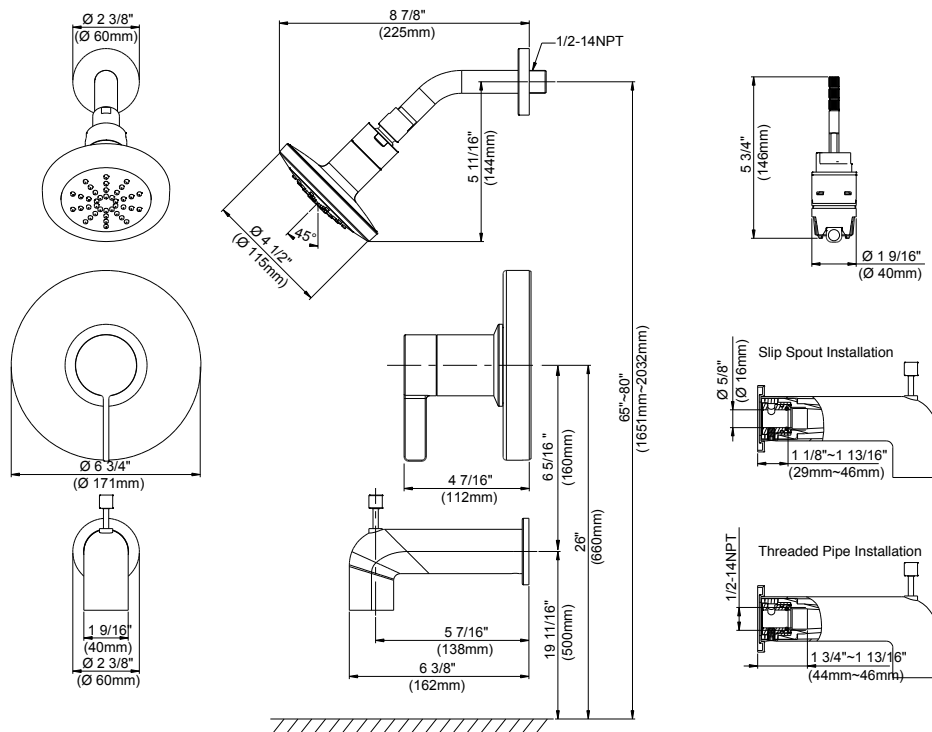

Standards & Certifications

Flow Rate

Submittal Information:

Name: _____ Contractor: _____
Location: _____ Contact #: _____