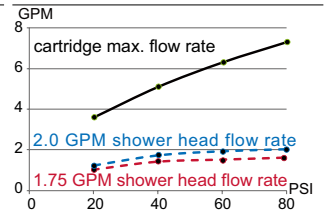

SPECIFICATIONS

Features/Benefits

- Diverter on Tub Spout (D511030TC and D512030TC Only)
- Requires Gerber Treysta® Rough-In, G00GS50 Series (Horizontal Inputs) or G00GS52 Series (Vertical Inputs), Sold Separately
- Includes Treysta® Ceramic Disc Pressure Balance Cartridge
- Includes Mono Chic® 4 1/2" Single Function Showerhead, D460057 (1.75 gpm) or D460058 (2.0 gpm)
- 1.75 gpm (6.6 L/min) Max Flow @ 80 psi (D511030TC/D501530TC Only)
- 2.0 gpm (7.6 L/min) Max Flow @ 80 psi (D512030TC/D512530TC Only)
- 6" Metal Shower Arm
- 6 1/2" Tub Spout, DA666934 (D511030TC/D512030TC Only)
- Finish-Matched Deep Wall Kit, D113001, Sold Separately
- Finish-Matched Shallow Wall Kit, GA663B11, Sold Separately

Available Color/Finishes

Color	Description
	Chrome

Please see danze.com or current price list for available finishes.
Finish is defined by additional suffix.

Standards & Certifications

Flow Rate

Submittal Information: