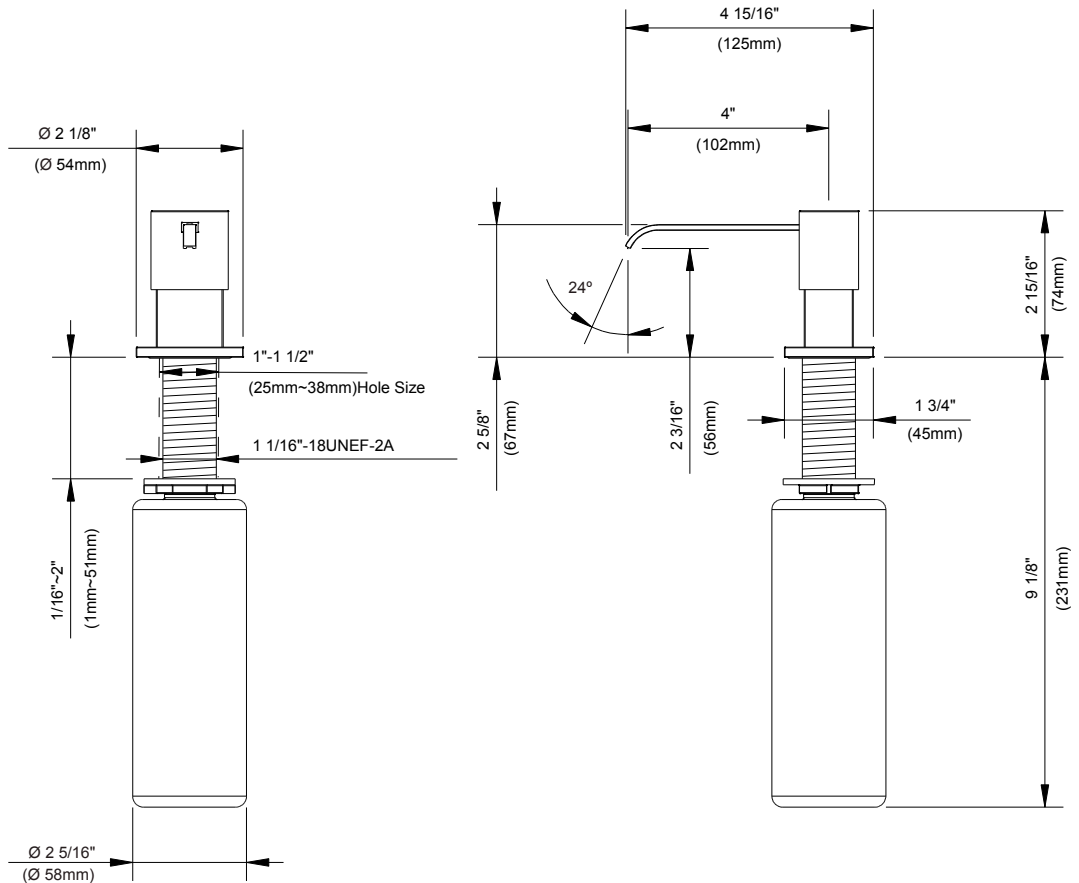

Submittal Information:

Name: _____
Location: _____

Contractor: _____
Contact #: _____