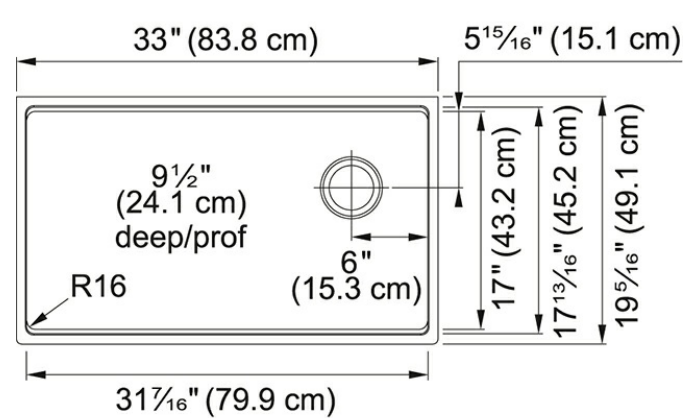

FEATURES

- Large capacity 9 1/2" deep bowl provides a generous workspace for dishes and large cookware.
- Accessory rail system supports optional accessories and turns the sink into a functional workstation
- Sanitized® function reduces bacteria and microbe growth
- Rear offset drain maximizes the usable surface of the bowl and creates extra cabinet space beneath the sink
- Undermount Installation

Product Picture

Product Dimensions

Length overall	33"
Width overall	19 5/16"
Length of large bowl	31 7/16"
Width of large bowl	17"
Depth of large bowl	9 1/2"
Minimum Cabinet Size	36"

Technical Drawing

General Information