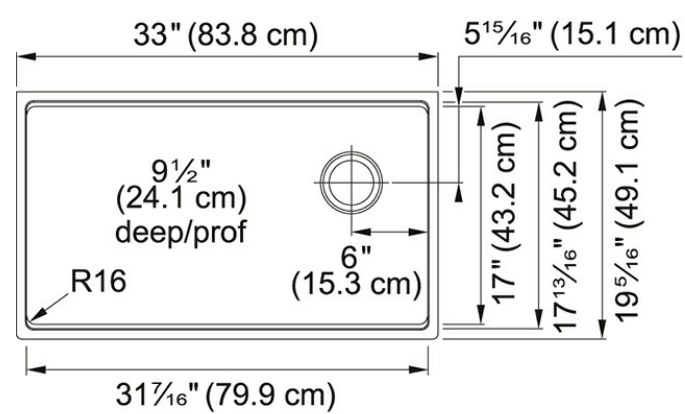

FEATURES

- Large capacity 9 1/2" deep bowl provides a generous workspace for dishes and large cookware.
- Accessory rail system supports optional accessories and turns the sink into a functional workstation
- Sanitized® function reduces bacteria and microbe growth
- Rear offset drain maximizes the usable surface of the bowl and creates extra cabinet space beneath the sink
- Undermount Installation

Product Picture

Product Dimensions

Length overall	33"
Width overall	19 5/16"
Length of large bowl	31 7/16"
Width of large bowl	17"
Depth of large bowl	9 1/2"
Minimum Cabinet Size	36"

Technical Drawing

General Information