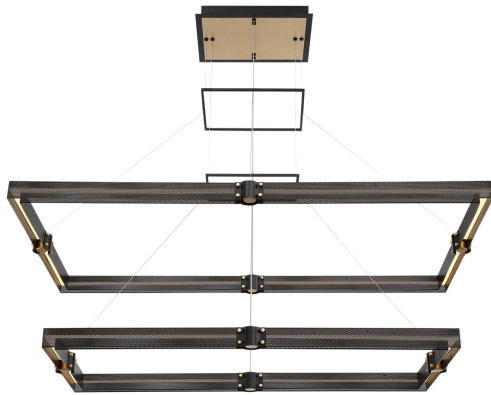

ADMIRAL, 51" 2-TIER RECTANGULAR CHANDELIER

PRODUCT DETAILS

No.	:	37061-012
Product Color	:	MATTE BLACK/GOLD
Product Material	:	METAL
Shade / Accent Material	:	METAL
Length	:	50.25"
Width	:	29"
Height	:	2"
Overall Height	:	99.75"
Weight	:	31.1lbs

LIGHT SOURCE DETAILS

Light Source Type	:	INTEGRATED LED
Input Voltage	:	120V
Bulb Voltage	:	120V
Socket Type	:	LED
Total Wattage	:	134W
Total Lumen	:	4900lm
Kelvin	:	3000K
CRI	:	90
Dimmable	:	Yes

Options Available

ITEM NO.	FINISH	SHADE
37061-012	MATTE BLACK/GOLD	

TECHNICAL DETAILS

Hanging Support Type	:	WIRE
Hanging Support Length	:	96"
Canopy / Backplate Length	:	14.5"
Canopy / Backplate Height	:	1.75"
Canopy / Backplate Width	:	11"
Location	:	DRY
Approval	:	
Title 24	:	Yes