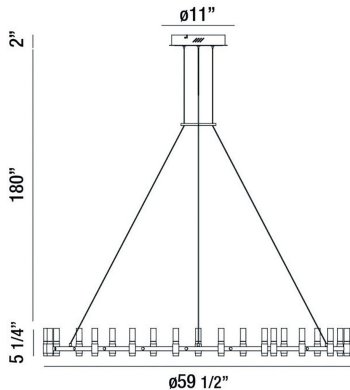

ALBANY, 60" ROUND CHANDELIER

PRODUCT DETAILS

No.	:	37045-012
Product Color	:	DEEP BLACK/BRASS
Product Material	:	METAL
Shade / Accent Material	:	ACRYLIC
Diameter	:	59.5"
Height	:	5.25"
Overall Height	:	187.25"
Weight	:	18.3lbs

LIGHT SOURCE DETAILS

Light Source Type	:	INTEGRATED LED
Input Voltage	:	120V
Bulb Voltage	:	120V
Socket Type	:	LED
Total Wattage	:	96W
Total Lumen	:	3360lm
Kelvin	:	3000K
CRI	:	90
Dimmable	:	Yes

Options Available

ITEM NO.	FINISH	SHADE
37045-012	DEEP BLACK/BRASS	

TECHNICAL DETAILS

Hanging Support Type	:	WIRE
Hanging Support Length	:	180"
Canopy / Backplate Height	:	2"
Canopy / Backplate Dia.	:	11"
Location	:	DRY
Title 24	:	Yes