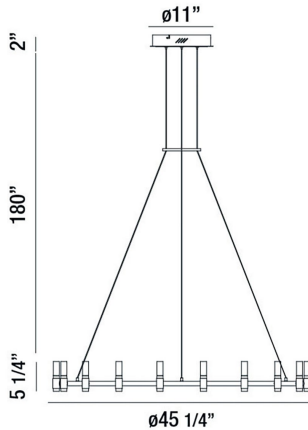

ALBANY, 46" ROUND CHANDELIER

PRODUCT DETAILS

No.	:	37044-015
Product Color	:	DEEP BLACK/BRASS
Product Material	:	METAL
Shade / Accent Material	:	ACRYLIC
Diameter	:	45.25"
Height	:	5.25"
Overall Height	:	187.25"
Weight	:	16.5lbs

LIGHT SOURCE DETAILS

Light Source Type	:	INTEGRATED LED
Input Voltage	:	120V
Bulb Voltage	:	120V
Socket Type	:	LED
Total Wattage	:	81W
Total Lumen	:	2880lm
Kelvin	:	3000K
CRI	:	90
Dimmable	:	Yes

Options Available

ITEM NO.	FINISH	SHADE
37044-015	DEEP BLACK/BRASS	

TECHNICAL DETAILS

Hanging Support Type	:	WIRE
Hanging Support Length	:	180"
Canopy / Backplate Height	:	2"
Canopy / Backplate Dia.	:	11"
Location	:	DRY
Title 24	:	Yes