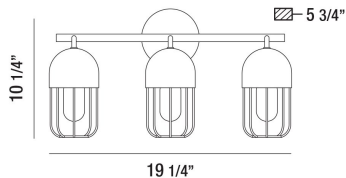

### PRODUCT DETAILS

No.	:	35961-017
Product Color	:	MATTE BLACK
Product Material	:	METAL
Shade / Accent Colour	:	GOLD
Shade / Accent Material	:	METAL
Width	:	19.25"
Height	:	10.25"
Ext	:	5.75"
Weight	:	4.5lbs

### TECHNICAL DETAILS

Canopy / Backplate Height	:	1"
Canopy / Backplate Dia.	:	4.75"
Mounting	:	Down
Location	:	DAMP
Approval	:	