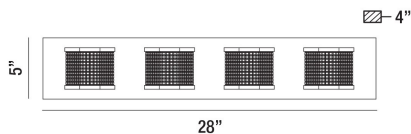

BELGROUE, 28" VANITY LIGHT

PRODUCT DETAILS

No.	:	35720-010
Product Color	:	CHROME
Product Material	:	METAL
Shade / Accent Colour	:	CLEAR
Shade / Accent Material	:	GLASS
Width	:	28"
Height	:	5"
Ext	:	4"
Weight	:	6.8lbs

LIGHT SOURCE DETAILS

Light Source Type	:	INTEGRATED LED
Input Voltage	:	120V
Bulb Voltage	:	120V
Total Wattage	:	28W
Total Lumen	:	2250lm
Kelvin	:	3000K
CRI	:	90+
Dimmable	:	Yes

Options Available

ITEM NO.	FINISH	SHADE
35720-010	CHROME	CLEAR

TECHNICAL DETAILS

Canopy / Backplate Length	:	26.75"
Canopy / Backplate Height	:	1.25"
Canopy / Backplate Width	:	4.5"
Location	:	DAMP
Approval	:	

PROJECT INFORMATION

 Job Name: Date: Type:

 Comments: