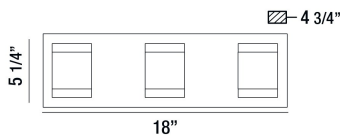

SEATON, 18" VANITY LIGHT

PRODUCT DETAILS

No.	:	35685-012
Product Color	:	CHROME
Product Material	:	METAL
Shade / Accent Colour	:	CLEAR
Shade / Accent Material	:	CRYSTAL-LIKE GLASS
Width	:	18"
Height	:	5.25"
Ext	:	4.75"
Weight	:	6.8lbs

LIGHT SOURCE DETAILS

Light Source Type	:	INTEGRATED LED
Input Voltage	:	120V
Bulb Voltage	:	120V
Total Wattage	:	30W
Total Lumen	:	2400lm
Kelvin	:	3000K
CRI	:	90
Dimmable	:	Yes

Options Available

ITEM NO.	FINISH	SHADE
35685-012	CHROME	CLEAR

TECHNICAL DETAILS

Canopy / Backplate Length	:	18"
Canopy / Backplate Height	:	1.25"
Canopy / Backplate Width	:	5.25"
Location	:	DAMP
Approval	:	

PROJECT INFORMATION

Job Name: Date: Type:

Comments: