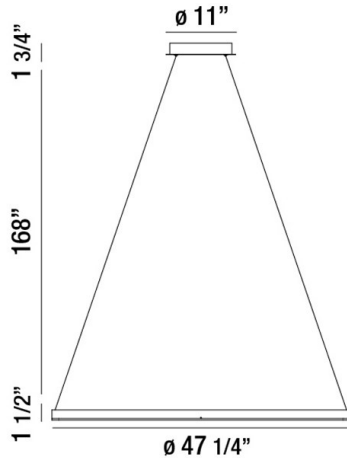

SPUNTO, 47" ROUND CHANDELIER

Options Available

ITEM NO.	FINISH	SHADE
31472-012	SILVER	OPAL WHITE
31472-021	MATTE BLACK	OPAL WHITE

PRODUCT DETAILS

No.	:	31472-021
Product Color	:	MATTE BLACK
Product Material	:	METAL
Shade / Accent Colour	:	OPAL WHITE
Shade / Accent Material	:	ACRYLIC
Diameter	:	47.25"
Height	:	1.5"
Overall Height	:	171.25"
Weight	:	16lbs

LIGHT SOURCE DETAILS

Light Source Type	:	INTEGRATED LED
Input Voltage	:	120V
Bulb Voltage	:	120V
Total Wattage	:	72W
Total Lumen	:	2800lm
Kelvin	:	3000K
CRI	:	80+
Dimmable	:	Yes

TECHNICAL DETAILS

Light Direction	:	Down
Hanging Support Type	:	AIRCRAFT CABLE
Hanging Support Length	:	168"
Canopy / Backplate Height	:	1.75"
Canopy / Backplate Dia.	:	11"
Adjustable Lamp Head	:	No
Location	:	DRY
Approval	:	