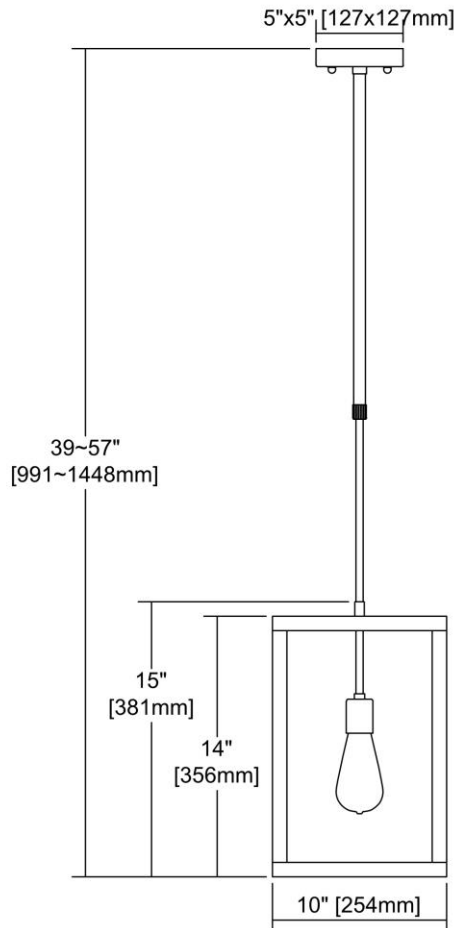

ITEM #:	63081-1
UPC	748119111247
Description	Parameters 1-Light Chandelier in Satin Black with Clear Glass
Finish	Satin Black
Materials	Glass, Metal
Brand	ELK Lighting
Collection	Parameters
Category	Indoor Lighting
Type	Chandelier

ITEM DIMENSIONS				RATINGS & SPECIFICATIONS				
Width	10 inches			Safety Rating	UL		Certification	N/A
Depth	10 inches			ADA Compliant	N/A		Voltage	N/A
Height	57 inches			BULBS / SOCKETS				
Weight	11 pounds			Quantity	1		Wattage	60 watts
ADDITIONAL DIMENSIONS				Included	No		Type	A19 (E26 Medium Base)
Backplate / Canopy	5x5			Other	N/A			
HCWO	N/A			CHAIN / CORD INFORMATION				
Min. Extension	N/A			Chain	N/A		Cord	N/A
Max. Extension	N/A			SHADE / GLASS DETAILS				
OVERALL HEIGHT				Shade/Glass Description	Clear Glass			
Min.	N/A		Max.	N/A				
EXTENSION ROD(S)				Width	N/A		Height	N/A
N/A				Width at Top	N/A		Width at Bottom	N/A