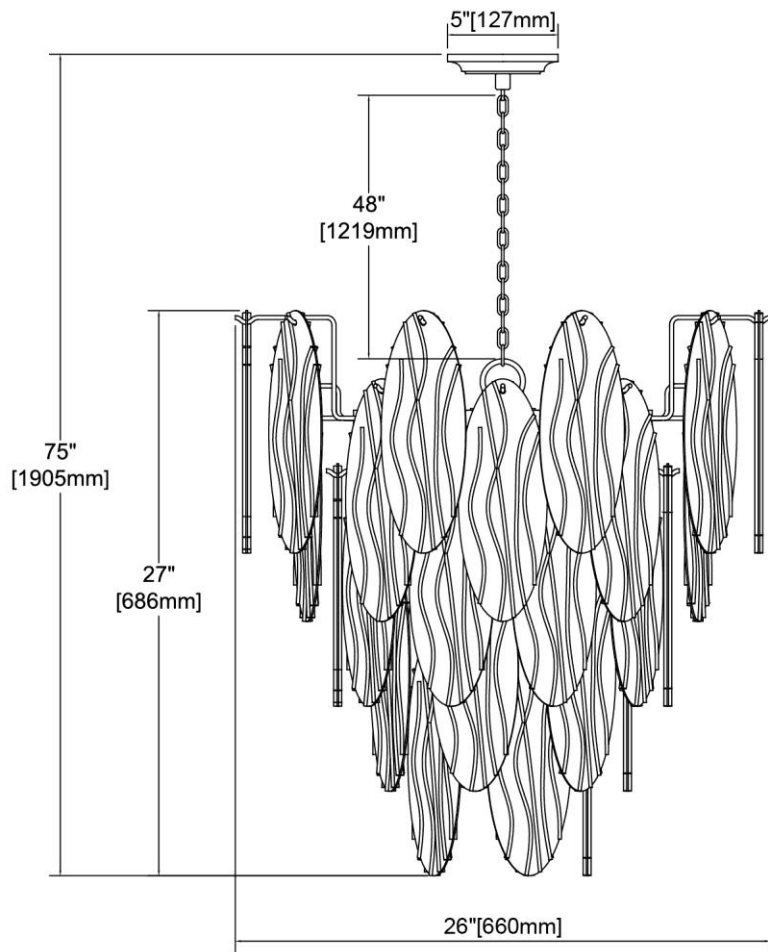

| | | |
|---|--------------------|--|
|  | ITEM #: | 32445/9 |
| | UPC | 748119133522 |
| | Description | Frozen Cascade 9-Light Chandelier in Polished Chrome with Clear Textured Glass |
| | Finish | Polished Chrome |
| | Materials | Glass, Steel |
| | Brand | ELK Lighting |
| | Collection | Frozen Cascade |
| | Category | Indoor Lighting |
| | Type | Chandelier |

| ITEM DIMENSIONS | | | | RATINGS & SPECIFICATIONS | | | | |
|------------------------------|------------|-------------|-----------|---------------------------------|----------------------|----------------|-------------------------------|---------------|
| Width | 26 inches | | | Safety Rating | UL | | Certification | Dry locations |
| Depth | 26 inches | | | ADA Compliant | N/A | | Voltage | 120 |
| Height | 27 inches | | | BULBS / SOCKETS | | | | |
| Weight | 52 pounds | | | Quantity | 9 | Wattage | 60 watts | |
| ADDITIONAL DIMENSIONS | | | | Included | No | Type | Torpedo (E12 Candelabra Base) | |
| Backplate / Canopy | 5 diameter | | | Other | N/A | | | |
| HCWO | N/A | | | CHAIN / CORD INFORMATION | | | | |
| Min. Extension | N/A | | | Chain | 48 inches | Cord | 96 inches - Clear | |
| Max. Extension | N/A | | | SHADE / GLASS DETAILS | | | | |
| OVERALL HEIGHT | | | | Shade/Glass Description | Clear textured glass | | | |
| Min. | 31 inches | Max. | 75 inches | | | | | |
| EXTENSION ROD(S) | | | | Width | N/A | | Height | N/A |
| N/A | | | | Width at Top | N/A | | Width at Bottom | N/A |