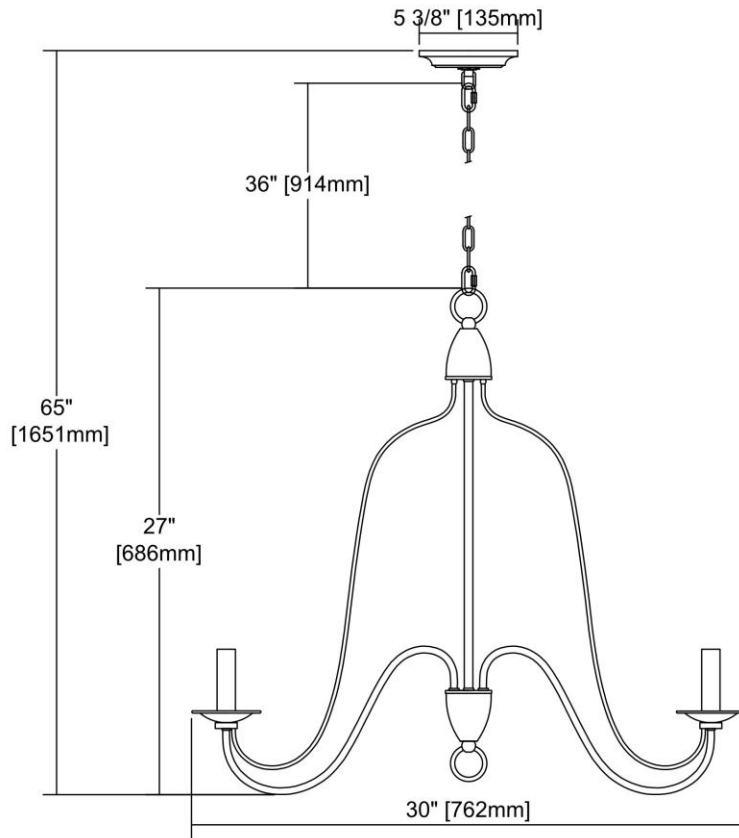


	<b>ITEM #:</b>	32162/6
	<b>UPC</b>	748119099217
	<b>Description</b>	Monroe 6-Light Chandelier in Oil Rubbed Bronze
	<b>Finish</b>	Oil Rubbed Bronze
	<b>Materials</b>	Metal
	<b>Brand</b>	ELK Lighting
	<b>Collection</b>	Monroe
	<b>Category</b>	Indoor Lighting
	<b>Type</b>	Chandelier

ITEM DIMENSIONS				RATINGS & SPECIFICATIONS					
<b>Width</b>	30 inches			<b>Safety Rating</b>	UL		<b>Certification</b>	N/A	
<b>Depth</b>	30 inches			<b>ADA Compliant</b>	N/A		<b>Voltage</b>	N/A	
<b>Height</b>	27 inches			<b>BULBS / SOCKETS</b>					
<b>Weight</b>	8 pounds			<b>Quantity</b>	6	<b>Wattage</b>	60 watts		
ADDITIONAL DIMENSIONS				<b>Included</b>	No		<b>Type</b>	B11 (E12 Candelabra Base)	
<b>Backplate / Canopy</b>	N/A			<b>Other</b>	N/A				
<b>HCWO</b>	N/A			CHAIN / CORD INFORMATION					
<b>Min. Extension</b>	N/A			<b>Chain</b>	N/A		<b>Cord</b>	N/A	
<b>Max. Extension</b>	N/A			SHADE / GLASS DETAILS					
OVERALL HEIGHT				<b>Shade/Glass Description</b>	No Shade/Glass				
<b>Min.</b>	N/A		<b>Max.</b>	N/A					
EXTENSION ROD(S)				<b>Width</b>	N/A		<b>Height</b>	N/A	
N/A				<b>Width at Top</b>	N/A		<b>Width at Bottom</b>	N/A	