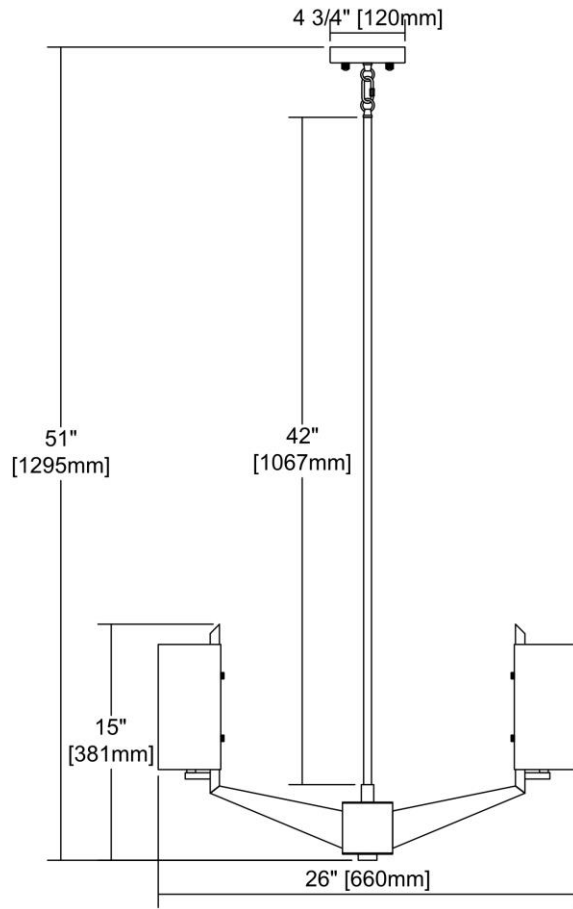


	ITEM #:	15315/6
	UPC	748119130125
	Description	Blakeslee 6-Light Chandelier in Matte Black and Satin Brass with Clear Glass
	Finish	Matte Black, Satin Brass
	Materials	Glass, Metal
	Brand	ELK Lighting
	Collection	Blakeslee
	Category	Indoor Lighting
	Type	Chandelier

ITEM DIMENSIONS				RATINGS & SPECIFICATIONS				
Width	26 inches			Safety Rating	N/A		Certification	N/A
Depth	26 inches			ADA Compliant	N/A		Voltage	N/A
Height	15 inches			BULBS / SOCKETS				
Weight	14 pounds			Quantity	6	Wattage	60 watts	
ADDITIONAL DIMENSIONS				Included	No		Type	A19 (E26 Medium Base)
Backplate / Canopy	5x5			Other	N/A			
HCWO	N/A			CHAIN / CORD INFORMATION				
Min. Extension	N/A			Chain	N/A		Cord	N/A
Max. Extension	N/A			SHADE / GLASS DETAILS				
OVERALL HEIGHT				Shade/Glass Description	Clear Glass			
Min.	N/A		Max.	N/A				
EXTENSION ROD(S)				Width	N/A		Height	N/A
Rods: 1-6, 3-12				Width at Top	N/A		Width at Bottom	N/A