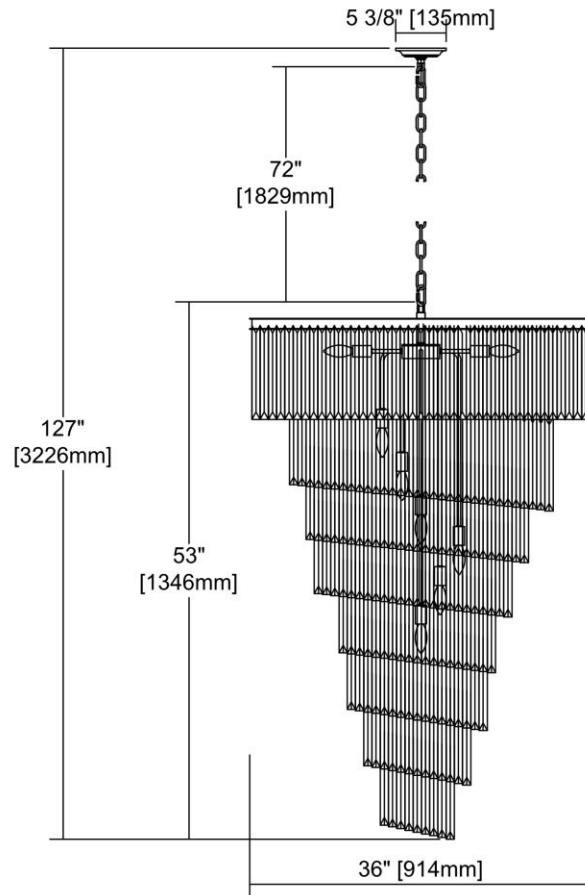

ITEM DIMENSIONS				RATINGS & SPECIFICATIONS				
<b>Width</b>	36 inches			<b>Safety Rating</b>	UL		<b>Certification</b>	N/A
<b>Depth</b>	36 inches			<b>ADA Compliant</b>	N/A		<b>Voltage</b>	N/A
<b>Height</b>	53 inches			<b>BULBS / SOCKETS</b>				
<b>Weight</b>	126 pounds			<b>Quantity</b>	15		<b>Wattage</b>	60 watts
ADDITIONAL DIMENSIONS				<b>Included</b>	No		<b>Type</b>	B11 (E12 Candelabra Base)
<b>Backplate / Canopy</b>	N/A			<b>Other</b>	N/A			
<b>HCWO</b>	N/A			CHAIN / CORD INFORMATION				
<b>Min. Extension</b>	N/A			<b>Chain</b>	N/A		<b>Cord</b>	N/A
<b>Max. Extension</b>	N/A			SHADE / GLASS DETAILS				
OVERALL HEIGHT				<b>Shade/Glass Description</b>	Clear Crystal			
<b>Min.</b>	N/A		<b>Max.</b>	N/A				
EXTENSION ROD(S)				<b>Width</b>	N/A		<b>Height</b>	N/A
N/A				<b>Width at Top</b>	N/A		<b>Width at Bottom</b>	N/A