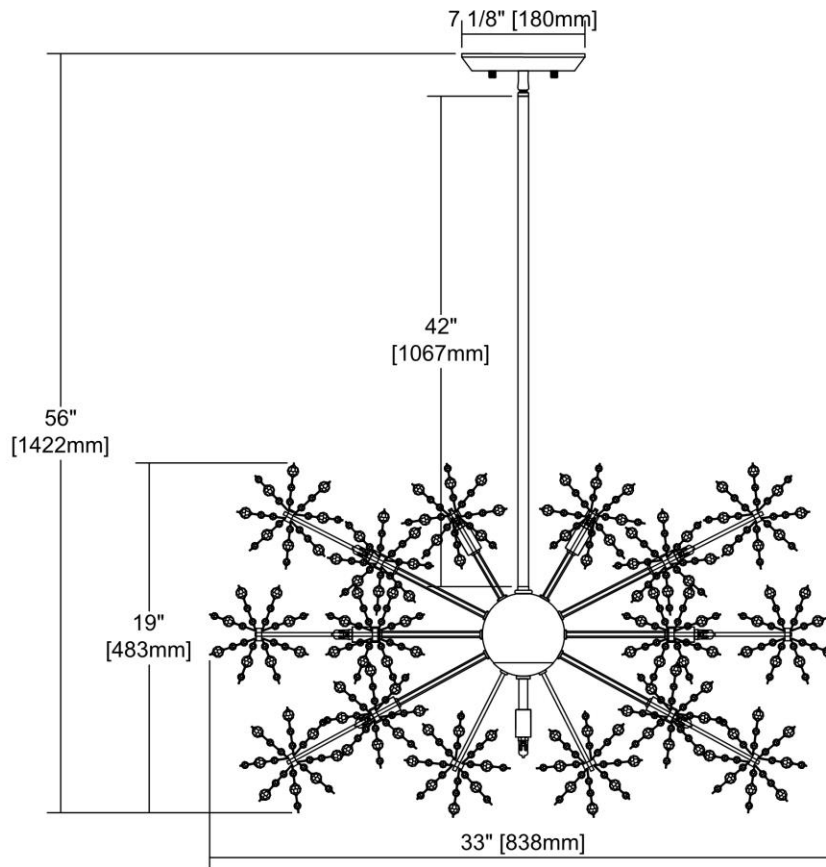


	<b>ITEM #:</b>	11895/15
	<b>UPC</b>	748119097770
	<b>Description</b>	Snowburst 15-Light Chandelier in Polished Chrome with Crystal
	<b>Finish</b>	Polished Chrome
	<b>Materials</b>	Crystal, Metal
	<b>Brand</b>	ELK Lighting
	<b>Collection</b>	Snowburst
	<b>Category</b>	Indoor Lighting
	<b>Type</b>	Chandelier

ITEM DIMENSIONS				RATINGS & SPECIFICATIONS				
<b>Width</b>	33 inches			<b>Safety Rating</b>	UL		<b>Certification</b>	N/A
<b>Depth</b>	33 inches			<b>ADA Compliant</b>	N/A		<b>Voltage</b>	N/A
<b>Height</b>	19 inches			<b>BULBS / SOCKETS</b>				
<b>Weight</b>	20 pounds			<b>Quantity</b>	15		<b>Wattage</b>	40 watts
ADDITIONAL DIMENSIONS				<b>Included</b>	Yes		<b>Type</b>	G9 (G9 Base)
<b>Backplate / Canopy</b>	7x7			<b>Other</b>	N/A			
<b>HCWO</b>	N/A			CHAIN / CORD INFORMATION				
<b>Min. Extension</b>	N/A			<b>Chain</b>	N/A		<b>Cord</b>	N/A
<b>Max. Extension</b>	N/A			SHADE / GLASS DETAILS				
OVERALL HEIGHT				<b>Shade/Glass Description</b>	Crystal			
<b>Min.</b>	N/A		<b>Max.</b>	N/A				
EXTENSION ROD(S)				<b>Width</b>	N/A		<b>Height</b>	N/A
N/A				<b>Width at Top</b>	N/A		<b>Width at Bottom</b>	N/A