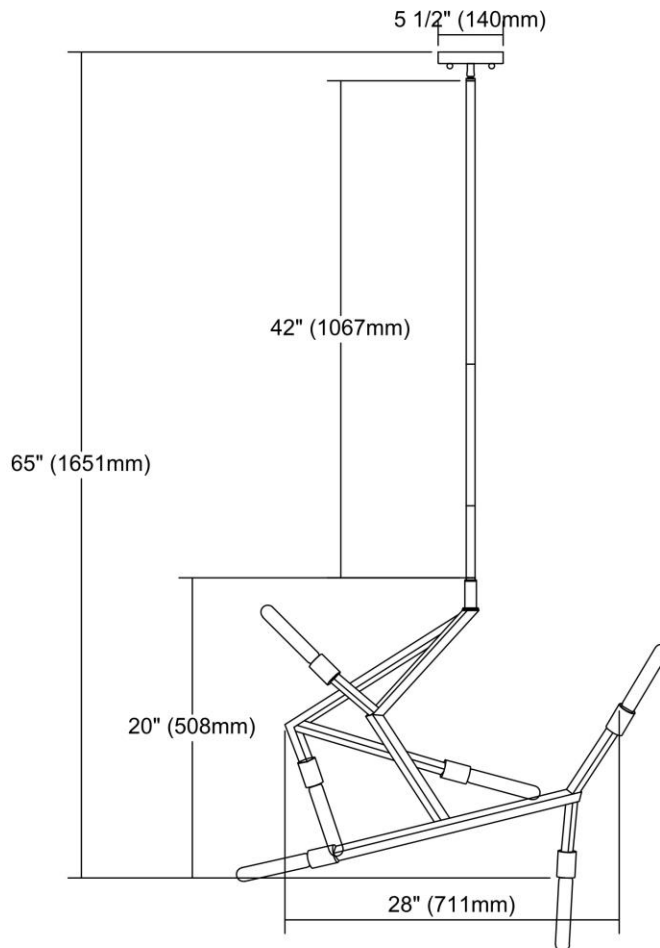


	ITEM #:	11858/6
	UPC	748119097640
	Description	Freeform 6-Light Chandelier in Dark Graphite
	Finish	Dark Graphite
	Materials	Metal
	Brand	ELK Lighting
	Collection	Freeform
	Category	Indoor Lighting
	Type	Chandelier

ITEM DIMENSIONS				RATINGS & SPECIFICATIONS				
Width	19 inches			Safety Rating	UL		Certification	N/A
Depth	28 inches			ADA Compliant	N/A		Voltage	N/A
Height	20 inches			BULBS / SOCKETS				
Weight	6 pounds			Quantity	6		Wattage	60 watts
ADDITIONAL DIMENSIONS				Included	No		Type	A19 (E26 Medium Base)
Backplate / Canopy	6x6			Other	N/A			
HCWO	N/A			CHAIN / CORD INFORMATION				
Min. Extension	N/A			Chain	N/A		Cord	N/A
Max. Extension	N/A			SHADE / GLASS DETAILS				
OVERALL HEIGHT				Shade/Glass Description	No Shade/Glass			
Min.	N/A		Max.	N/A				
EXTENSION ROD(S)				Width	N/A		Height	N/A
N/A				Width at Top	N/A		Width at Bottom	N/A