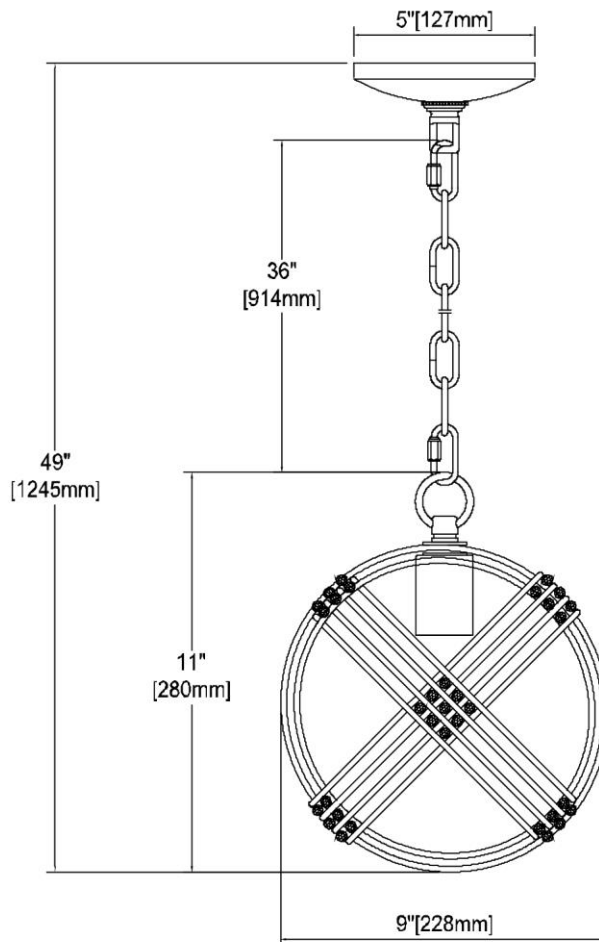


	<b>ITEM #:</b>	11192/1
	<b>UPC</b>	748119132600
	<b>Description</b>	Concentric 1-Light Mini Pendant in Oil Rubbed Bronze with Clear Crystal Beads
	<b>Finish</b>	Oil Rubbed Bronze, Satin Brass
	<b>Materials</b>	Glass, Steel
	<b>Brand</b>	ELK Lighting
	<b>Collection</b>	Concentric
	<b>Category</b>	Indoor Lighting
	<b>Type</b>	Mini Pendant

ITEM DIMENSIONS				RATINGS & SPECIFICATIONS				
<b>Width</b>	9 inches			<b>Safety Rating</b>	UL		<b>Certification</b>	Dry locations
<b>Depth</b>	9 inches			<b>ADA Compliant</b>	N/A		<b>Voltage</b>	120
<b>Height</b>	11 inches			<b>BULBS / SOCKETS</b>				
<b>Weight</b>	4 pounds			<b>Quantity</b>	1	<b>Wattage</b>	60 watts	
<b>ADDITIONAL DIMENSIONS</b>				<b>Included</b>	No	<b>Type</b>	Torpedo (E12 Candelabra Base)	
<b>Backplate / Canopy</b>	5 diameter			<b>Other</b>	N/A			
<b>HCWO</b>	N/A			<b>CHAIN / CORD INFORMATION</b>				
<b>Min. Extension</b>	N/A			<b>Chain</b>	36 inches	<b>Cord</b>	72 inches - Brown	
<b>Max. Extension</b>	N/A			<b>SHADE / GLASS DETAILS</b>				
<b>OVERALL HEIGHT</b>				<b>Shade/Glass Description</b>	Clear crystal beads			
<b>Min.</b>	15 inches	<b>Max.</b>	49 inches	<b>Width</b>	N/A		<b>Height</b>	N/A
<b>EXTENSION ROD(S)</b>				<b>Width at Top</b>	N/A		<b>Width at Bottom</b>	N/A
N/A								