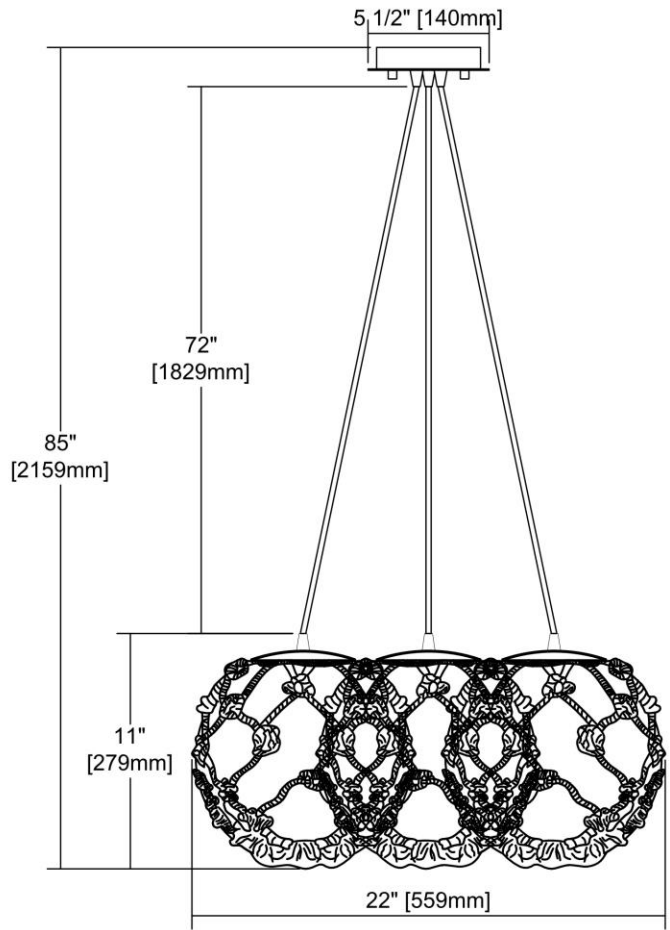


	ITEM #:	10710/3SR
	UPC	748119097190
	Description	Coastal Inlet 3-Light Chandelier in Oiled Bronze with Rope and Opal Glass
	Finish	Oil Rubbed Bronze
	Materials	Glass, Metal, Rope
	Brand	ELK Lighting
	Collection	Coastal Inlet
	Category	Indoor Lighting
	Type	Chandelier

ITEM DIMENSIONS				RATINGS & SPECIFICATIONS				
Width	22 inches			Safety Rating	UL		Certification	N/A
Depth	22 inches			ADA Compliant	N/A		Voltage	N/A
Height	11 inches			BULBS / SOCKETS				
Weight	6 pounds			Quantity	3		Wattage	60 watts
ADDITIONAL DIMENSIONS				Included	No		Type	A19 (E26 Medium Base)
Backplate / Canopy	6x6			Other	N/A			
HCWO	N/A			CHAIN / CORD INFORMATION				
Min. Extension	N/A			Chain	N/A		Cord	N/A
Max. Extension	N/A			SHADE / GLASS DETAILS				
OVERALL HEIGHT				Shade/Glass Description	Opal White Glass Wrapped in Rope			
Min.	N/A		Max.	N/A				
EXTENSION ROD(S)				Width	N/A		Height	N/A
N/A				Width at Top	N/A		Width at Bottom	N/A